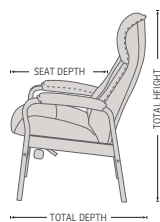

## FUNCTIONS

EFFORTLESS RECLINING MECHANISM

ADJUSTABLE HEADREST

ERGONOMICALLY SLOPED OTTOMAN

COMFORT FLEXI-PILLOW (OPTIONAL)

## DIMENSIONS

CHAIR SIZE	TOTAL WIDTH	TOTAL DEPTH	TOTAL HEIGHT	SEAT WIDTH	SEAT HEIGHT	SEAT DEPTH
Topaz 216 standard size	70 cm / 27.5 in	73 cm / 28.7 in	110 cm / 43.3 in	51 cm / 20 in	48 cm / 18.8 in	49 cm / 19.2 in
Topaz 316 large size	76 cm / 29.9 in	75 cm / 29.5 in	112 cm / 44 in	56 cm / 22 in	48 cm / 18.8 in	51 cm / 20 in
Topaz Ottoman	57 cm / 22.4 in	40 cm / 15.7 in	47 cm / 18.5 in			