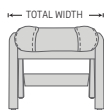

## FUNCTIONS

EFFORTLESS RECLINING MECHANISM

ADJUSTABLE HEADREST

ERGONOMICALLY SLOPED OTTOMAN

COMFORT FLEXI-PILLOW (OPTIONAL)

## DIMENSIONS

CHAIR SIZE	TOTAL WIDTH	TOTAL DEPTH	TOTAL HEIGHT	SEAT WIDTH	SEAT HEIGHT	SEAT DEPTH
Topaz 216 standard size	70 cm / 27.5 in	73 cm / 28.7 in	110 cm / 43.3 in	51 cm / 20 in	48 cm / 18.8 in	49 cm / 19.2 in
Topaz 316 large size	76 cm / 29.9 in	75 cm / 29.5 in	112 cm / 44 in	56 cm / 22 in	48 cm / 18.8 in	51 cm / 20 in
Topaz Ottoman	57 cm / 22.4 in	40 cm / 15.7 in	47 cm / 18.5 in			