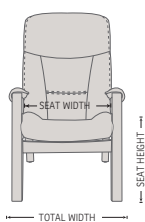

## FUNCTIONS

EFFORTLESS RECLINING MECHANISM

ADJUSTABLE HEADREST

ERGONOMICALLY SLOPED OTTOMAN

COMFORT FLEXI-PILLOW (OPTIONAL)

## DIMENSIONS

CHAIR SIZE	TOTAL WIDTH	TOTAL DEPTH	TOTAL HEIGHT	SEAT WIDTH	SEAT HEIGHT	SEAT DEPTH
Topaz 216 standard size	70 cm / 27.5 in	73 cm / 28.7 in	110 cm / 43.3 in	51 cm / 20 in	48 cm / 18.8 in	49 cm / 19.2 in
Topaz 316 large size	76 cm / 29.9 in	75 cm / 29.5 in	112 cm / 44 in	56 cm / 22 in	48 cm / 18.8 in	51 cm / 20 in
Topaz Ottoman	57 cm / 22.4 in	40 cm / 15.7 in	47 cm / 18.5 in			