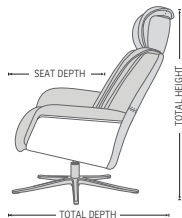

DIMENSIONS

CHAIR SIZE	TOTAL WIDTH	TOTAL DEPTH	TOTAL HEIGHT	SEAT WIDTH	SEAT HEIGHT	SEAT DEPTH
Space 5300	80 cm / 31.4 in	82 - 86 cm / 32.2 - 33.8 in	101 - 115 cm / 39.7 - 45.2 in	50 cm / 19.6 in	45 cm / 17.7 in	51 cm / 20 in
Space 5300 Ottoman	51 cm / 20 in	44 cm / 17.3 in	45 cm / 17.7 in			

* The dimensions are approximate and may vary with +/-2cm

imgcomfort.com