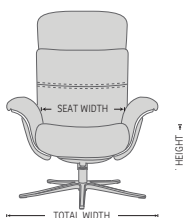

The new and improved Space recliner now features an even better comfort, with a slimmer arm and back profile, and a height adjustable footstool (9 cm from min to max). With the Space recliner program the back angle is adjustable with an unique gas-lift system to adapt to all comfort requirements. With all the built-in functions in this recliner, you will experience an entirely different level of absolute comfort.

FUNCTIONS

360° SWIVEL

EFFORTLESS RECLINING MECHANISM

ADJUSTABLE HEADREST

HEIGHT ADJUSTABLE HEADREST SYSTEM

ERGO-TILT

ERGONOMICALLY SLOPED OTTOMAN. ADJUSTABLE

BASE OPTIONS

ALU POLISHED FIVE STAR

ALU BLACK FIVE STAR

THREE SEAT HEIGHTS

*Options:
Low: -3cm
Standard
High: +3cm

HEIGHT ADJUSTABLE FOOTSTOOL
(9 cm FROM MIN TO MAX)

DIMENSIONS

CHAIR SIZE	TOTAL WIDTH	TOTAL DEPTH	TOTAL HEIGHT	SEAT WIDTH	SEAT HEIGHT	SEAT DEPTH
Space 5100	81 cm / 31.8 in	81 - 85 cm / 31.8 - 33.4 in	101 - 114 cm / 39.7 - 44.8 in	50 cm / 19.6 in	46 cm / 18.1 in	52 cm / 20.4 in
Space 5100 Ottoman	51 cm / 20 in	44 cm / 17.3 in	45 cm / 17.7 in			

* The dimensions are approximate and may vary with +/-2cm

imgcomfort.com

IMG[®]
N O R W A Y