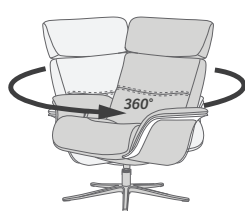

FUNCTIONS

360° SWIVEL