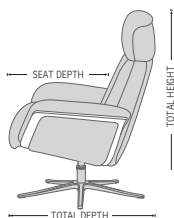

The new and improved Space recliner now features an even better comfort, with a slimmer arm and back profile, and a height adjustable footstool (9 cm from min to max). With the Space recliner program the back angle is adjustable with an unique gas-lift system to adapt to all comfort requirements. With all the built-in functions in this recliner, you will experience an entirely different level of absolute comfort.

FUNCTIONS

360° SWIVEL

EFFORTLESS RECLINING MECHANISM

ADJUSTABLE HEADREST

HEIGHT ADJUSTABLE HEADREST SYSTEM

ERGO-TILT

ERGONOMICALLY SLOPED OTTOMAN. ADJUSTABLE

BASE OPTIONS

ALU POLISHED FIVE STAR

ALU BLACK FIVE STAR

THREE SEAT HEIGHTS

*Options:
Low: -3cm
Standard
High: +3cm

HEIGHT ADJUSTABLE FOOTSTOOL
(9 cm FROM MIN TO MAX)

DIMENSIONS

CHAIR SIZE	TOTAL WIDTH	TOTAL DEPTH	TOTAL HEIGHT	SEAT WIDTH	SEAT HEIGHT	SEAT DEPTH
Space 5100	81 cm / 31.8 in	81 - 85 cm / 31.8 - 33.4 in	101 - 114 cm / 39.7 - 44.8 in	50 cm / 19.6 in	46 cm / 18.1 in	52 cm / 20.4 in
Space 5100 Ottoman	51 cm / 20 in	44 cm / 17.3 in	45 cm / 17.7 in			

* The dimensions are approximate and may vary with +/-2cm

imgcomfort.com

IMG[®]
N O R W A Y