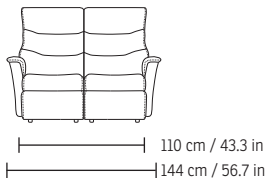

WM390 Paramount WALL SAVER MOTORIZED WITH CHAISE - 2 SEAT