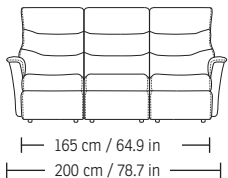

## DIMENSIONS

WS390 Paramount WALL SAVER WITH CHAISE - 3 SEAT

WS390 Paramount WALL SAVER WITH CHAISE - 2 SEAT

WS390 Paramount WALL SAVER WITH CHAISE - 1 SEAT

WM390 Paramount WALL SAVER MOTORIZED WITH CHAISE - 3 SEAT

## DIMENSION

\* The dimensions are approximate and may vary with +/-2cm