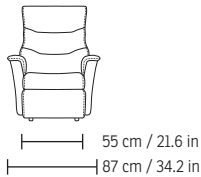

## DIMENSIONS

WS390 Paramount WALL SAVER WITH CHAISE - 3 SEAT

WS390 Paramount WALL SAVER WITH CHAISE - 2 SEAT

WS390 Paramount WALL SAVER WITH CHAISE - 1 SEAT

WM390 Paramount WALL SAVER MOTORIZED WITH CHAISE - 3 SEAT

## DIMENSION

\* The dimensions are approximate and may vary with +/-2cm