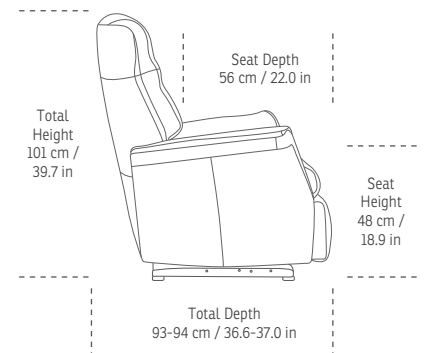

## DIMENSIONS

WS390 Paramount WALL SAVER WITH CHAISE - 3 SEAT

WS390 Paramount WALL SAVER WITH CHAISE - 2 SEAT

WS390 Paramount WALL SAVER WITH CHAISE - 1 SEAT

WM390 Paramount WALL SAVER MOTORIZED WITH CHAISE - 3 SEAT

WM390 Paramount WALL SAVER MOTORIZED WITH CHAISE - 2 SEAT

WM390 Paramount WALL SAVER MOTORIZED WITH CHAISE - 1 SEAT

## DIMENSION

\* The dimensions are approximate and may vary with +/-2cm