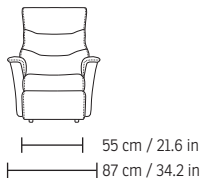

WM390 Paramount WALL SAVER MOTORIZED WITH CHAISE - 1 SEAT