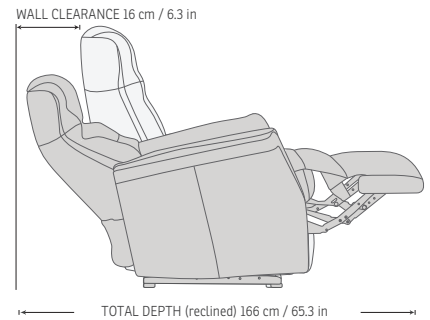

WALL SAVER MECHANISM

MOTOR OPTION

1. Paramount can be delivered with two different mechanism.
2. Wall saver mechanism with inside handle (WS) (can be placed closer to the wall compared to Recliner mechanism)
   - Wall saver mechanism with motor (WM). The motor is made from one of the leading European motor supplier. Different plug-in cords are available according to regional/national specifications.