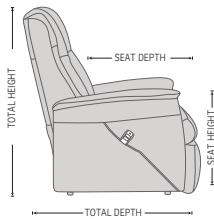

DIMENSIONS