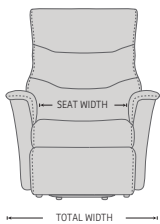

DIMENSIONS