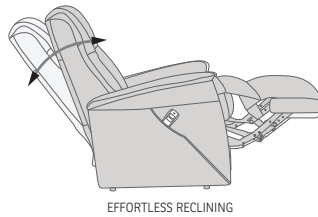

PARAMOUNT LIFT CHAIR ONE MOTOR

Computer controlled injection molded cold-cure foam ensures ergonomically correct seating and comfort throughout all areas of the chair.

The interior steel frame with sinuous springs encased in cold-cure molded foam ensures correct back and lumbar support.

Built with the solid hard wood and steel frame and use of computer controlled injection molded foam IMG guarantees superior quality and durability.

Adjust the back rest by a touch of a button.

Side pocket storage keeps the hand control always within reach. Pocket storage offers also room for books and magazines.

Integrated footrest.

Lift the chair up with a touch of a button. Return to home position can be done effortlessly.

FUNCTIONS

DIMENSIONS

*OPTIONAL "SUPPORT" (S) MOTOR FUNCTION

Both functions enhance effortlessly the natural curvature of your spine giving you relaxing support.

CHAIR SIZE	TOTAL WIDTH	TOTAL DEPTH	TOTAL HEIGHT	SEAT WIDTH	SEAT HEIGHT	SEAT DEPTH	TOTAL DEPTH (reclined)	WALL CLEARANCE REQUIREMENT
LF290 Paramount std size w/c	81 cm / 31.8 in	94-98 cm / 37-38.5 in	104-117 & 142-154 cm / 40.9-46 & 55.9-60.6 in	56 cm / 22 in	48 cm / 18.8 in	57 cm / 22.4 in	155-163 cm / 61-64.1 in	22.5-25.5 cm / 8.8-10 in
LF390 Paramount large size w/c	85 cm / 33.4 in	94-98 cm / 37-38.5 in	104-117 & 142-154 cm / 40.9-46 & 55.9-60.6 in	56 cm / 22 in	48 cm / 18.8 in	57 cm / 22.4 in	155-163 cm / 61-64.1 in	22.5-25.5 cm / 8.8-10 in
LFS290 Paramount std size w/c	83 cm / 32.6 in	92 cm / 36.2 in	109-147 cm / 42.9-57.8 in	49 cm / 19.2 in	49 cm / 19.2 in	53 cm / 20.8 in	155 cm / 61 in	22 cm / 8.6 in
LFS390 Paramount large size w/c	88 cm / 34.6 in	92 cm / 36.2 in	109-147 cm / 42.9-57.8 in	53 cm / 20.8 in	49 cm / 19.2 in	53 cm / 20.8 in	155 cm / 61 in	22 cm / 8.6 in

* The dimensions are approximate and may vary with +/-2cm

imgcomfort.com