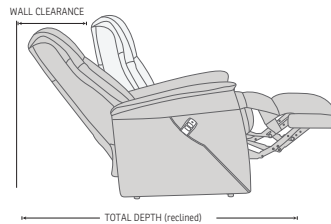

DIMENSIONS

*OPTIONAL "SUPPORT" (S) MOTOR FUNCTION

Both functions enhance effortlessly the natural curvature of your spine giving you relaxing support.

CHAIR SIZE	TOTAL WIDTH	TOTAL DEPTH	TOTAL HEIGHT	SEAT WIDTH	SEAT HEIGHT	SEAT DEPTH	TOTAL DEPTH (reclined)	WALL CLEARANCE REQUIREMENT
LF290 Paramount std size w/c	81 cm / 31.8 in	94-98 cm / 37-38.5 in	104-117 & 142-154 cm / 40.9-46 & 55.9-60.6 in	56 cm / 22 in	48 cm / 18.8 in	57 cm / 22.4 in	155-163 cm / 61-64.1 in	22.5-25.5 cm / 8.8-10 in
LF390 Paramount large size w/c	85 cm / 33.4 in	94-98 cm / 37-38.5 in	104-117 & 142-154 cm / 40.9-46 & 55.9-60.6 in	56 cm / 22 in	48 cm / 18.8 in	57 cm / 22.4 in	155-163 cm / 61-64.1 in	22.5-25.5 cm / 8.8-10 in
LFS290 Paramount std size w/c	83 cm / 32.6 in	92 cm / 36.2 in	109-147 cm / 42.9-57.8 in	49 cm / 19.2 in	49 cm / 19.2 in	53 cm / 20.8 in	155 cm / 61 in	22 cm / 8.6 in
LFS390 Paramount large size w/c	88 cm / 34.6 in	92 cm / 36.2 in	109-147 cm / 42.9-57.8 in	53 cm / 20.8 in	49 cm / 19.2 in	53 cm / 20.8 in	155 cm / 61 in	22 cm / 8.6 in

* The dimensions are approximate and may vary with +/-2cm

imgcomfort.com