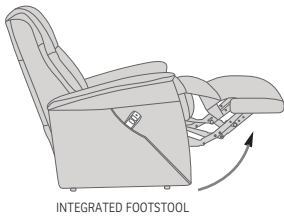

PARAMOUNT LIFT CHAIR ONE MOTOR

Computer controlled injection molded cold-cure foam ensures ergonomically correct seating and comfort throughout all areas of the chair.

The interior steel frame with sinuous springs encased in cold-cure molded foam ensures correct back and lumbar support.

Built with the solid hard wood and steel frame and use of computer controlled injection molded foam IMG guarantees superior quality and durability.

Adjust the back rest by a touch of a button.

Side pocket storage keeps the hand control always within reach. Pocket storage offers also room for books and magazines.

Integrated footrest.

Lift the chair up with a touch of a button. Return to home position can be done effortlessly.

FUNCTIONS

DIMENSIONS

*OPTIONAL "SUPPORT" (S) MOTOR FUNCTION

Both functions enhance effortlessly the natural curvature of your spine giving you relaxing support.

CHAIR SIZE	TOTAL WIDTH	TOTAL DEPTH	TOTAL HEIGHT	SEAT WIDTH	SEAT HEIGHT	SEAT DEPTH	TOTAL DEPTH (reclined)	WALL CLEARANCE REQUIREMENT
LF290 Paramount std size w/c	81 cm / 31.8 in	94-98 cm / 37-38.5 in	104-117 & 142-154 cm / 40.9-46 & 55.9-60.6 in	56 cm / 22 in	48 cm / 18.8 in	57 cm / 22.4 in	155-163 cm / 61-64.1 in	22.5-25.5 cm / 8.8-10 in
LF390 Paramount large size w/c	85 cm / 33.4 in	94-98 cm / 37-38.5 in	104-117 & 142-154 cm / 40.9-46 & 55.9-60.6 in	56 cm / 22 in	48 cm / 18.8 in	57 cm / 22.4 in	155-163 cm / 61-64.1 in	22.5-25.5 cm / 8.8-10 in
LFS290 Paramount std size w/c	83 cm / 32.6 in	92 cm / 36.2 in	109-147 cm / 42.9-57.8 in	49 cm / 19.2 in	49 cm / 19.2 in	53 cm / 20.8 in	155 cm / 61 in	22 cm / 8.6 in
LFS390 Paramount large size w/c	88 cm / 34.6 in	92 cm / 36.2 in	109-147 cm / 42.9-57.8 in	53 cm / 20.8 in	49 cm / 19.2 in	53 cm / 20.8 in	155 cm / 61 in	22 cm / 8.6 in

* The dimensions are approximate and may vary with +/-2cm

imgcomfort.com