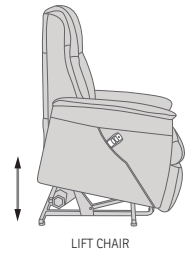

PARAMOUNT LIFT CHAIR ONE MOTOR

Computer controlled injection molded cold-cure foam ensures ergonomically correct seating and comfort throughout all areas of the chair.

The interior steel frame with sinuous springs encased in cold-cure molded foam ensures correct back and lumbar support.

Built with the solid hard wood and steel frame and use of computer controlled injection molded foam IMG guarantees superior quality and durability.

Adjust the back rest by a touch of a button.

Side pocket storage keeps the hand control always within reach. Pocket storage offers also room for books and magazines.

Integrated footrest.

Lift the chair up with a touch of a button. Return to home position can be done effortlessly.

FUNCTIONS

DIMENSIONS

*OPTIONAL "SUPPORT" (S) MOTOR FUNCTION

Both functions enhance effortlessly the natural curvature of your spine giving you relaxing support.

CHAIR SIZE	TOTAL WIDTH	TOTAL DEPTH	TOTAL HEIGHT	SEAT WIDTH	SEAT HEIGHT	SEAT DEPTH	TOTAL DEPTH (reclined)	WALL CLEARANCE REQUIREMENT
LF290 Paramount std size w/c	81 cm / 31.8 in	94-98 cm / 37-38.5 in	104-117 & 142-154 cm / 40.9-46 & 55.9-60.6 in	56 cm / 22 in	48 cm / 18.8 in	57 cm / 22.4 in	155-163 cm / 61-64.1 in	22.5-25.5 cm / 8.8-10 in
LF390 Paramount large size w/c	85 cm / 33.4 in	94-98 cm / 37-38.5 in	104-117 & 142-154 cm / 40.9-46 & 55.9-60.6 in	56 cm / 22 in	48 cm / 18.8 in	57 cm / 22.4 in	155-163 cm / 61-64.1 in	22.5-25.5 cm / 8.8-10 in
LFS290 Paramount std size w/c	83 cm / 32.6 in	92 cm / 36.2 in	109-147 cm / 42.9-57.8 in	49 cm / 19.2 in	49 cm / 19.2 in	53 cm / 20.8 in	155 cm / 61 in	22 cm / 8.6 in
LFS390 Paramount large size w/c	88 cm / 34.6 in	92 cm / 36.2 in	109-147 cm / 42.9-57.8 in	53 cm / 20.8 in	49 cm / 19.2 in	53 cm / 20.8 in	155 cm / 61 in	22 cm / 8.6 in

* The dimensions are approximate and may vary with +/-2cm

imgcomfort.com