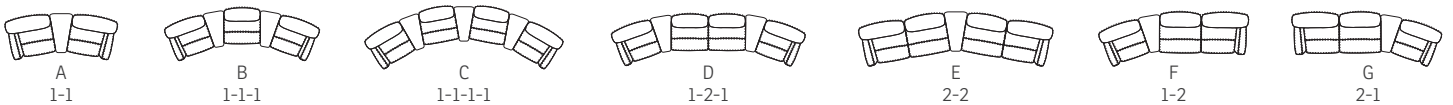

Angled arm

CONNECTION ARMS W/STORAGE

WALL SAVER MECHANISM