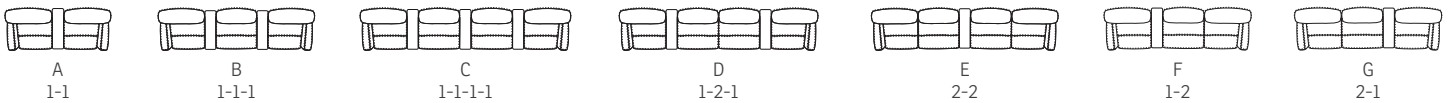

LIMITLESS COMBINATIONS

Straight arm