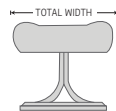

Three seat height options (ring base)

Two ottoman height options (ring base)

360° Swivel

Adjustable Headrest

Effortless Reclining

Height Adjustable Headrest System

Freestanding Footstool

NORDIC 97 RECLINER & OTTOMAN

FUNCTIONS

BASE OPTIONS

DIMENSIONS

CHAIR SIZE	TOTAL WIDTH	TOTAL DEPTH	TOTAL HEIGHT	SEAT WIDTH	SEAT HEIGHT	SEAT DEPTH
Nordic 97 standard size	77 cm / 30.3 in	76 cm / 29.9 in	100 - 112 cm / 39.4 - 44.1 in	50 cm / 19.6 in	45 cm / 17.7 in	50 cm / 19.6 in
Nordic 97 large size	82 cm / 32.2 in	79 cm / 31.1 in	104 - 116 cm / 40.9 - 45.6 in	55 cm / 21.6 in	45 cm / 17.7 in	50 cm / 19.6 in
Nordic 97 Ottoman	50 cm / 19.6 in	47 cm / 18.5 in	45 cm / 17.7 in		39 cm / 15.3 in	