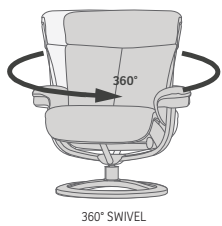

Three seat height options (ring base)

Two ottoman height options (ring base)

360° Swivel

Adjustable Headrest

Effortless Reclining

Height Adjustable Headrest System

Freestanding Footstool

NORDIC 97 RECLINER & OTTOMAN

FUNCTIONS

BASE OPTIONS

DIMENSIONS

CHAIR SIZE	TOTAL WIDTH	TOTAL DEPTH	TOTAL HEIGHT	SEAT WIDTH	SEAT HEIGHT	SEAT DEPTH
Nordic 97 standard size	77 cm / 30.3 in	76 cm / 29.9 in	100 - 112 cm / 39.4 - 44.1 in	50 cm / 19.6 in	45 cm / 17.7 in	50 cm / 19.6 in
Nordic 97 large size	82 cm / 32.2 in	79 cm / 31.1 in	104 - 116 cm / 40.9 - 45.6 in	55 cm / 21.6 in	45 cm / 17.7 in	50 cm / 19.6 in
Nordic 97 Ottoman	50 cm / 19.6 in	47 cm / 18.5 in	45 cm / 17.7 in		39 cm / 15.3 in	

* The dimensions are approximate and may vary with +/-2cm

imgcomfort.com