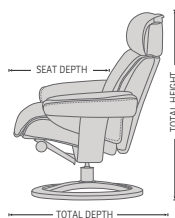

Three seat height options (ring base)

Two ottoman height options (ring base)

360° Swivel

Adjustable Headrest

Effortless Reclining

Height Adjustable Headrest System

Freestanding Footstool

NORDIC 97 RECLINER & OTTOMAN

FUNCTIONS

BASE OPTIONS

DIMENSIONS

CHAIR SIZE	TOTAL WIDTH	TOTAL DEPTH	TOTAL HEIGHT	SEAT WIDTH	SEAT HEIGHT	SEAT DEPTH
Nordic 97 standard size	77 cm / 30.3 in	76 cm / 29.9 in	100 - 112 cm / 39.4 - 44.1 in	50 cm / 19.6 in	45 cm / 17.7 in	50 cm / 19.6 in
Nordic 97 large size	82 cm / 32.2 in	79 cm / 31.1 in	104 - 116 cm / 40.9 - 45.6 in	55 cm / 21.6 in	45 cm / 17.7 in	50 cm / 19.6 in
Nordic 97 Ottoman	50 cm / 19.6 in	47 cm / 18.5 in	45 cm / 17.7 in		39 cm / 15.3 in	