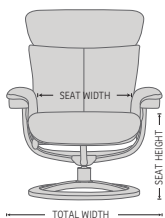

Three seat height options (ring base)

Two ottoman height options (ring base)

360° Swivel

Adjustable Headrest

Effortless Reclining

Height Adjustable Headrest System

Freestanding Footstool

NORDIC 97 RECLINER & OTTOMAN

FUNCTIONS

BASE OPTIONS

DIMENSIONS

CHAIR SIZE	TOTAL WIDTH	TOTAL DEPTH	TOTAL HEIGHT	SEAT WIDTH	SEAT HEIGHT	SEAT DEPTH
Nordic 97 standard size	77 cm / 30.3 in	76 cm / 29.9 in	100 - 112 cm / 39.4 - 44.1 in	50 cm / 19.6 in	45 cm / 17.7 in	50 cm / 19.6 in
Nordic 97 large size	82 cm / 32.2 in	79 cm / 31.1 in	104 - 116 cm / 40.9 - 45.6 in	55 cm / 21.6 in	45 cm / 17.7 in	50 cm / 19.6 in
Nordic 97 Ottoman	50 cm / 19.6 in	47 cm / 18.5 in	45 cm / 17.7 in		39 cm / 15.3 in	

* The dimensions are approximate and may vary with +/-2cm

imgcomfort.com