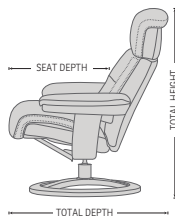

Three seat height options (ring base)

Two ottoman height options (ring base)

LOW STANDARD HIGH

360° Swivel

Adjustable Headrest

Effortless Reclining

Height Adjustable Headrest System

Freestanding Footstool

NORDIC 92 RECLINER & OTTOMAN

FUNCTIONS

BASE OPTIONS

DIMENSIONS

CHAIR SIZE	TOTAL WIDTH	TOTAL DEPTH	TOTAL HEIGHT	SEAT WIDTH	SEAT HEIGHT	SEAT DEPTH
Nordic 92 standard size	77 cm / 30.3 in	76 cm / 29.9 in	99 - 113 cm / 38.9 - 44.4 in	50 cm / 19.6 in	43 cm / 16.9 in	50 cm / 19.6 in
Nordic 92 large size	82 cm / 32.2 in	79 cm / 31.1 in	99 - 113 cm / 38.9 - 44.4 in	55 cm / 21.6 in	46 cm / 18.1 in	50 cm / 19.6 in
Nordic 92 Ottoman	50 cm / 19.6 in	47 cm / 18.5 in	45 cm / 17.7 in		39 cm / 15.3 in	

* The dimensions are approximate and may vary with +/-2cm

imgcomfort.com