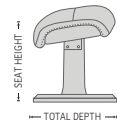

Three seat height options (ring base)

Two ottoman height options (ring base)

LOW STANDARD HIGH

360° Swivel

Adjustable Headrest

Effortless Reclining

Height Adjustable Headrest System

Freestanding Footstool

NORDIC 92 RECLINER & OTTOMAN

FUNCTIONS

BASE OPTIONS

DIMENSIONS

CHAIR SIZE	TOTAL WIDTH	TOTAL DEPTH	TOTAL HEIGHT	SEAT WIDTH	SEAT HEIGHT	SEAT DEPTH
Nordic 92 standard size	77 cm / 30.3 in	76 cm / 29.9 in	99 - 113 cm / 38.9 - 44.4 in	50 cm / 19.6 in	43 cm / 16.9 in	50 cm / 19.6 in
Nordic 92 large size	82 cm / 32.2 in	79 cm / 31.1 in	99 - 113 cm / 38.9 - 44.4 in	55 cm / 21.6 in	46 cm / 18.1 in	50 cm / 19.6 in
Nordic 92 Ottoman	50 cm / 19.6 in	47 cm / 18.5 in	45 cm / 17.7 in		39 cm / 15.3 in	

* The dimensions are approximate and may vary with +/-2cm

imgcomfort.com