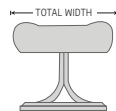

Three seat height options (ring base)

Two ottoman height options (ring base)

LOW STANDARD HIGH

360° Swivel

Adjustable Headrest

Effortless Reclining

Height Adjustable Headrest System

Freestanding Footstool

NORDIC 92 RECLINER & OTTOMAN

FUNCTIONS

BASE OPTIONS

DIMENSIONS

CHAIR SIZE	TOTAL WIDTH	TOTAL DEPTH	TOTAL HEIGHT	SEAT WIDTH	SEAT HEIGHT	SEAT DEPTH
Nordic 92 standard size	77 cm / 30.3 in	76 cm / 29.9 in	99 - 113 cm / 38.9 - 44.4 in	50 cm / 19.6 in	43 cm / 16.9 in	50 cm / 19.6 in
Nordic 92 large size	82 cm / 32.2 in	79 cm / 31.1 in	99 - 113 cm / 38.9 - 44.4 in	55 cm / 21.6 in	46 cm / 18.1 in	50 cm / 19.6 in
Nordic 92 Ottoman	50 cm / 19.6 in	47 cm / 18.5 in	45 cm / 17.7 in		39 cm / 15.3 in	

* The dimensions are approximate and may vary with +/-2cm

imgcomfort.com