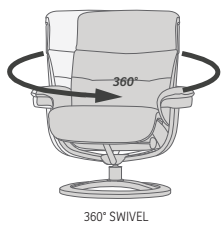

Three seat height options (ring base)

Two ottoman height options (ring base)

LOW STANDARD HIGH

360° Swivel

Adjustable Headrest

Effortless Reclining

Height Adjustable Headrest System

Freestanding Footstool

NORDIC 92 RECLINER & OTTOMAN

FUNCTIONS

BASE OPTIONS

DIMENSIONS

CHAIR SIZE	TOTAL WIDTH	TOTAL DEPTH	TOTAL HEIGHT	SEAT WIDTH	SEAT HEIGHT	SEAT DEPTH
Nordic 92 standard size	77 cm / 30.3 in	76 cm / 29.9 in	99 - 113 cm / 38.9 - 44.4 in	50 cm / 19.6 in	43 cm / 16.9 in	50 cm / 19.6 in
Nordic 92 large size	82 cm / 32.2 in	79 cm / 31.1 in	99 - 113 cm / 38.9 - 44.4 in	55 cm / 21.6 in	46 cm / 18.1 in	50 cm / 19.6 in
Nordic 92 Ottoman	50 cm / 19.6 in	47 cm / 18.5 in	45 cm / 17.7 in		39 cm / 15.3 in	