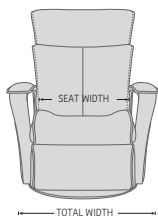

360° SWIVEL

GLIDING/ROCKING FUNCTION

INTEGRATED FOOTSTOOL

EFFORTLESS RECLINING

ADJUSTABLE HEAD-AND-NECK SUPPORT

FUNCTIONS

HEIGHT ADJUSTABLE HEADREST SYSTEM

OPTIONS

GLIDING/ROCKING FUNCTION

FRONT SKIRT OPTION

CHAISE OPTION

DIMENSIONS

CHAIR SIZE	TOTAL WIDTH	TOTAL DEPTH	TOTAL HEIGHT	SEAT WIDTH	SEAT HEIGHT	SEAT DEPTH	TOTAL DEPTH (reclined)	WALL CLEARANCE REQUIREMENT
Majesty RG275 standard size with chaise	82.5 cm / 32.4 in	96 - 100 cm / 37.7 - 39.3 in	99.5 - 112.5 cm / 39.1 - 44.2 in	53 cm / 20.8 in	50 cm / 19.6 in	62 cm / 24.4 in	165 - 173 cm / 64.9 - 68.1 in	31 - 38 cm / 12.2 - 14.9 in
Majesty RG375 large size with chaise	87.5 cm / 34.4 in	96 - 100 cm / 37.7 - 39.3 in	99.5 - 112.5 cm / 39.1 - 44.2 in	58 cm / 22.8 in	50 cm / 19.6 in	62 cm / 24.4 in	165 - 173 cm / 64.9 - 68.1 in	31 - 38 cm / 12.2 - 14.9 in
Majesty RM275 standard size with chaise	82.5 cm / 32.4 in	96 - 100 cm / 37.7 - 39.3 in	99.5 - 112.5 cm / 39.1 - 44.2 in	53 cm / 20.8 in	50 cm / 19.6 in	62 cm / 24.4 in	165 - 173 cm / 64.9 - 68.1 in	31 - 38 cm / 12.2 - 14.9 in
Majesty RM375 large size with chaise	87.5 cm / 34.4 in	96 - 100 cm / 37.7 - 39.3 in	99.5 - 112.5 cm / 39.1 - 44.2 in	58 cm / 22.8 in	50 cm / 19.6 in	62 cm / 24.4 in	165 - 173 cm / 64.9 - 68.1 in	31 - 38 cm / 12.2 - 14.9 in

* The dimensions are approximate and may vary with +/-2cm

imgcomfort.com