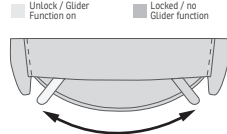

The advanced mechanism offers both gliding function and 360°swivel. The mechanism is delivered from the largest supplier of integrated footrest in the world.

Strong, stable and solid MDF base.

FUNCTIONS

360° SWIVEL

GLIDING/ROCKING FUNCTION

INTEGRATED FOOTSTOOL

EFFORTLESS RECLINING

ADJUSTABLE HEAD-AND-NECK SUPPORT

FUNCTIONS

HEIGHT ADJUSTABLE HEADREST SYSTEM

OPTIONS

GLIDING/ROCKING FUNCTION

FRONT SKIRT OPTION

CHAISE OPTION

DIMENSIONS

CHAIR SIZE	TOTAL WIDTH	TOTAL DEPTH	TOTAL HEIGHT	SEAT WIDTH	SEAT HEIGHT	SEAT DEPTH	TOTAL DEPTH (reclined)	WALL CLEARANCE REQUIREMENT
Majesty RG275 standard size with chaise	82.5 cm / 32.4 in	96 - 100 cm / 37.7 - 39.3 in	99.5 - 112.5 cm / 39.1 - 44.2 in	53 cm / 20.8 in	50 cm / 19.6 in	62 cm / 24.4 in	165 - 173 cm / 64.9 - 68.1 in	31 - 38 cm / 12.2 - 14.9 in
Majesty RG375 large size with chaise	87.5 cm / 34.4 in	96 - 100 cm / 37.7 - 39.3 in	99.5 - 112.5 cm / 39.1 - 44.2 in	58 cm / 22.8 in	50 cm / 19.6 in	62 cm / 24.4 in	165 - 173 cm / 64.9 - 68.1 in	31 - 38 cm / 12.2 - 14.9 in
Majesty RM275 standard size with chaise	82.5 cm / 32.4 in	96 - 100 cm / 37.7 - 39.3 in	99.5 - 112.5 cm / 39.1 - 44.2 in	53 cm / 20.8 in	50 cm / 19.6 in	62 cm / 24.4 in	165 - 173 cm / 64.9 - 68.1 in	31 - 38 cm / 12.2 - 14.9 in
Majesty RM375 large size with chaise	87.5 cm / 34.4 in	96 - 100 cm / 37.7 - 39.3 in	99.5 - 112.5 cm / 39.1 - 44.2 in	58 cm / 22.8 in	50 cm / 19.6 in	62 cm / 24.4 in	165 - 173 cm / 64.9 - 68.1 in	31 - 38 cm / 12.2 - 14.9 in