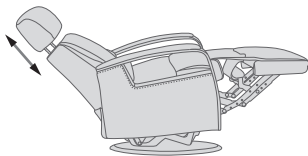

360° SWIVEL

GLIDING/ROCKING FUNCTION

INTEGRATED FOOTSTOOL

EFFORTLESS RECLINING

ADJUSTABLE HEAD-AND-NECK SUPPORT

FUNCTIONS

HEIGHT ADJUSTABLE HEADREST SYSTEM

OPTIONS

GLIDING/ROCKING FUNCTION

FRONT SKIRT OPTION

CHAISE OPTION

DIMENSIONS

CHAIR SIZE	TOTAL WIDTH	TOTAL DEPTH	TOTAL HEIGHT	SEAT WIDTH	SEAT HEIGHT	SEAT DEPTH	TOTAL DEPTH (reclined)	WALL CLEARANCE REQUIREMENT
Majesty RG275 standard size with chaise	82.5 cm / 32.4 in	96 - 100 cm / 37.7 - 39.3 in	99.5 - 112.5 cm / 39.1 - 44.2 in	53 cm / 20.8 in	50 cm / 19.6 in	62 cm / 24.4 in	165 - 173 cm / 64.9 - 68.1 in	31 - 38 cm / 12.2 - 14.9 in
Majesty RG375 large size with chaise	87.5 cm / 34.4 in	96 - 100 cm / 37.7 - 39.3 in	99.5 - 112.5 cm / 39.1 - 44.2 in	58 cm / 22.8 in	50 cm / 19.6 in	62 cm / 24.4 in	165 - 173 cm / 64.9 - 68.1 in	31 - 38 cm / 12.2 - 14.9 in
Majesty RM275 standard size with chaise	82.5 cm / 32.4 in	96 - 100 cm / 37.7 - 39.3 in	99.5 - 112.5 cm / 39.1 - 44.2 in	53 cm / 20.8 in	50 cm / 19.6 in	62 cm / 24.4 in	165 - 173 cm / 64.9 - 68.1 in	31 - 38 cm / 12.2 - 14.9 in
Majesty RM375 large size with chaise	87.5 cm / 34.4 in	96 - 100 cm / 37.7 - 39.3 in	99.5 - 112.5 cm / 39.1 - 44.2 in	58 cm / 22.8 in	50 cm / 19.6 in	62 cm / 24.4 in	165 - 173 cm / 64.9 - 68.1 in	31 - 38 cm / 12.2 - 14.9 in