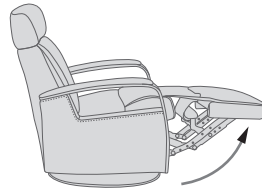

The advanced mechanism offers both gliding function and 360°swivel. The mechanism is delivered from the largest supplier of integrated footrest in the world.

Strong, stable and solid MDF base.

FUNCTIONS

360° SWIVEL

GLIDING/ROCKING FUNCTION

INTEGRATED FOOTSTOOL

EFFORTLESS RECLINING

ADJUSTABLE HEAD-AND-NECK SUPPORT

FUNCTIONS

HEIGHT ADJUSTABLE HEADREST SYSTEM

OPTIONS