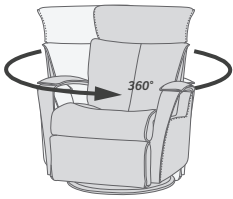

Built with the solid hard wood and steel frame and use of computer controlled injection molded foam IMG guarantees superior quality and durability.

Effortless reclining and adjustable back rest angle.

Integrated footrest. The footrest can easily be unfolded by using the handle. To fold it in you should use your feet to press the footrest down towards the chair and move your body weight forward while seating.

360° SWIVEL

GLIDING/ROCKING FUNCTION

INTEGRATED FOOTSTOOL

EFFORTLESS RECLINING

ADJUSTABLE HEAD-AND-NECK SUPPORT

FUNCTIONS

HEIGHT ADJUSTABLE HEADREST SYSTEM

OPTIONS