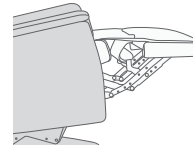

360° SWIVEL

GLIDING/ROCKING FUNCTION

INTEGRATED FOOTSTOOL

EFFORTLESS RECLINING

ADJUSTABLE HEAD-AND-NECK SUPPORT

FUNCTIONS

HEIGHT ADJUSTABLE HEADREST SYSTEM

OPTIONS

GLIDING/ROCKING FUNCTION

FRONT SKIRT OPTION

CHAISE OPTION

DIMENSIONS

CHAIR SIZE	TOTAL WIDTH	TOTAL DEPTH	TOTAL HEIGHT	SEAT WIDTH	SEAT HEIGHT	SEAT DEPTH	TOTAL DEPTH (reclined)	WALL CLEARANCE REQUIREMENT
Majesty RG275 standard size with chaise	82.5 cm / 32.4 in	96 - 100 cm / 37.7 - 39.3 in	99.5 - 112.5 cm / 39.1 - 44.2 in	53 cm / 20.8 in	50 cm / 19.6 in	62 cm / 24.4 in	165 - 173 cm / 64.9 - 68.1 in	31 - 38 cm / 12.2 - 14.9 in
Majesty RG375 large size with chaise	87.5 cm / 34.4 in	96 - 100 cm / 37.7 - 39.3 in	99.5 - 112.5 cm / 39.1 - 44.2 in	58 cm / 22.8 in	50 cm / 19.6 in	62 cm / 24.4 in	165 - 173 cm / 64.9 - 68.1 in	31 - 38 cm / 12.2 - 14.9 in
Majesty RM275 standard size with chaise	82.5 cm / 32.4 in	96 - 100 cm / 37.7 - 39.3 in	99.5 - 112.5 cm / 39.1 - 44.2 in	53 cm / 20.8 in	50 cm / 19.6 in	62 cm / 24.4 in	165 - 173 cm / 64.9 - 68.1 in	31 - 38 cm / 12.2 - 14.9 in
Majesty RM375 large size with chaise	87.5 cm / 34.4 in	96 - 100 cm / 37.7 - 39.3 in	99.5 - 112.5 cm / 39.1 - 44.2 in	58 cm / 22.8 in	50 cm / 19.6 in	62 cm / 24.4 in	165 - 173 cm / 64.9 - 68.1 in	31 - 38 cm / 12.2 - 14.9 in