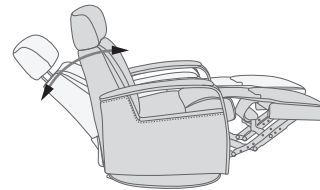

The advanced mechanism offers both gliding function and 360°swivel. The mechanism is delivered from the largest supplier of integrated footrest in the world.

Strong, stable and solid MDF base.

FUNCTIONS

360° SWIVEL

GLIDING/ROCKING FUNCTION

INTEGRATED FOOTSTOOL

EFFORTLESS RECLINING

ADJUSTABLE HEAD-AND-NECK SUPPORT

FUNCTIONS

HEIGHT ADJUSTABLE HEADREST SYSTEM

OPTIONS