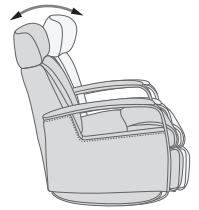

360° SWIVEL

GLIDING/ROCKING FUNCTION

INTEGRATED FOOTSTOOL

EFFORTLESS RECLINING

ADJUSTABLE HEAD-AND-NECK SUPPORT

FUNCTIONS

HEIGHT ADJUSTABLE HEADREST SYSTEM

OPTIONS

GLIDING/ROCKING FUNCTION

FRONT SKIRT OPTION

CHAISE OPTION

DIMENSIONS

CHAIR SIZE	TOTAL WIDTH	TOTAL DEPTH	TOTAL HEIGHT	SEAT WIDTH	SEAT HEIGHT	SEAT DEPTH	TOTAL DEPTH (reclined)	WALL CLEARANCE REQUIREMENT
Majesty RG275 standard size with chaise	82.5 cm / 32.4 in	96 - 100 cm / 37.7 - 39.3 in	99.5 - 112.5 cm / 39.1 - 44.2 in	53 cm / 20.8 in	50 cm / 19.6 in	62 cm / 24.4 in	165 - 173 cm / 64.9 - 68.1 in	31 - 38 cm / 12.2 - 14.9 in
Majesty RG375 large size with chaise	87.5 cm / 34.4 in	96 - 100 cm / 37.7 - 39.3 in	99.5 - 112.5 cm / 39.1 - 44.2 in	58 cm / 22.8 in	50 cm / 19.6 in	62 cm / 24.4 in	165 - 173 cm / 64.9 - 68.1 in	31 - 38 cm / 12.2 - 14.9 in
Majesty RM275 standard size with chaise	82.5 cm / 32.4 in	96 - 100 cm / 37.7 - 39.3 in	99.5 - 112.5 cm / 39.1 - 44.2 in	53 cm / 20.8 in	50 cm / 19.6 in	62 cm / 24.4 in	165 - 173 cm / 64.9 - 68.1 in	31 - 38 cm / 12.2 - 14.9 in
Majesty RM375 large size with chaise	87.5 cm / 34.4 in	96 - 100 cm / 37.7 - 39.3 in	99.5 - 112.5 cm / 39.1 - 44.2 in	58 cm / 22.8 in	50 cm / 19.6 in	62 cm / 24.4 in	165 - 173 cm / 64.9 - 68.1 in	31 - 38 cm / 12.2 - 14.9 in