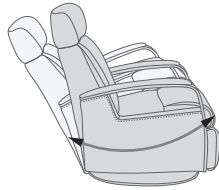

The advanced mechanism offers both gliding function and 360°swivel. The mechanism is delivered from the largest supplier of integrated footrest in the world.

Strong, stable and solid MDF base.

FUNCTIONS

360° SWIVEL

GLIDING/ROCKING FUNCTION

INTEGRATED FOOTSTOOL

EFFORTLESS RECLINING

ADJUSTABLE HEAD-AND-NECK SUPPORT

FUNCTIONS

HEIGHT ADJUSTABLE HEADREST SYSTEM

OPTIONS