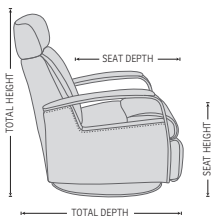

360° SWIVEL

GLIDING/ROCKING FUNCTION

INTEGRATED FOOTSTOOL

EFFORTLESS RECLINING

ADJUSTABLE HEAD-AND-NECK SUPPORT

FUNCTIONS

HEIGHT ADJUSTABLE HEADREST SYSTEM

OPTIONS

GLIDING/ROCKING FUNCTION

FRONT SKIRT OPTION

CHAISE OPTION

DIMENSIONS

CHAIR SIZE	TOTAL WIDTH	TOTAL DEPTH	TOTAL HEIGHT	SEAT WIDTH	SEAT HEIGHT	SEAT DEPTH	TOTAL DEPTH (reclined)	WALL CLEARANCE REQUIREMENT
Majesty RG275 standard size with chaise	82.5 cm / 32.4 in	96 - 100 cm / 37.7 - 39.3 in	99.5 - 112.5 cm / 39.1 - 44.2 in	53 cm / 20.8 in	50 cm / 19.6 in	62 cm / 24.4 in	165 - 173 cm / 64.9 - 68.1 in	31 - 38 cm / 12.2 - 14.9 in
Majesty RG375 large size with chaise	87.5 cm / 34.4 in	96 - 100 cm / 37.7 - 39.3 in	99.5 - 112.5 cm / 39.1 - 44.2 in	58 cm / 22.8 in	50 cm / 19.6 in	62 cm / 24.4 in	165 - 173 cm / 64.9 - 68.1 in	31 - 38 cm / 12.2 - 14.9 in
Majesty RM275 standard size with chaise	82.5 cm / 32.4 in	96 - 100 cm / 37.7 - 39.3 in	99.5 - 112.5 cm / 39.1 - 44.2 in	53 cm / 20.8 in	50 cm / 19.6 in	62 cm / 24.4 in	165 - 173 cm / 64.9 - 68.1 in	31 - 38 cm / 12.2 - 14.9 in
Majesty RM375 large size with chaise	87.5 cm / 34.4 in	96 - 100 cm / 37.7 - 39.3 in	99.5 - 112.5 cm / 39.1 - 44.2 in	58 cm / 22.8 in	50 cm / 19.6 in	62 cm / 24.4 in	165 - 173 cm / 64.9 - 68.1 in	31 - 38 cm / 12.2 - 14.9 in

* The dimensions are approximate and may vary with +/-2cm

imgcomfort.com