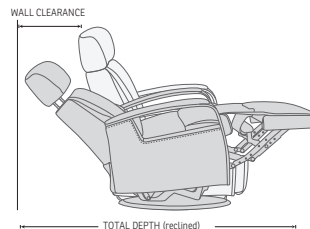

360° SWIVEL

GLIDING/ROCKING FUNCTION

INTEGRATED FOOTSTOOL

EFFORTLESS RECLINING

ADJUSTABLE HEAD-AND-NECK SUPPORT

FUNCTIONS

HEIGHT ADJUSTABLE HEADREST SYSTEM

OPTIONS

GLIDING/ROCKING FUNCTION

FRONT SKIRT OPTION

CHAISE OPTION

DIMENSIONS

CHAIR SIZE	TOTAL WIDTH	TOTAL DEPTH	TOTAL HEIGHT	SEAT WIDTH	SEAT HEIGHT	SEAT DEPTH	TOTAL DEPTH (reclined)	WALL CLEARANCE REQUIREMENT
Majesty RG275 standard size with chaise	82.5 cm / 32.4 in	96 - 100 cm / 37.7 - 39.3 in	99.5 - 112.5 cm / 39.1 - 44.2 in	53 cm / 20.8 in	50 cm / 19.6 in	62 cm / 24.4 in	165 - 173 cm / 64.9 - 68.1 in	31 - 38 cm / 12.2 - 14.9 in
Majesty RG375 large size with chaise	87.5 cm / 34.4 in	96 - 100 cm / 37.7 - 39.3 in	99.5 - 112.5 cm / 39.1 - 44.2 in	58 cm / 22.8 in	50 cm / 19.6 in	62 cm / 24.4 in	165 - 173 cm / 64.9 - 68.1 in	31 - 38 cm / 12.2 - 14.9 in
Majesty RM275 standard size with chaise	82.5 cm / 32.4 in	96 - 100 cm / 37.7 - 39.3 in	99.5 - 112.5 cm / 39.1 - 44.2 in	53 cm / 20.8 in	50 cm / 19.6 in	62 cm / 24.4 in	165 - 173 cm / 64.9 - 68.1 in	31 - 38 cm / 12.2 - 14.9 in
Majesty RM375 large size with chaise	87.5 cm / 34.4 in	96 - 100 cm / 37.7 - 39.3 in	99.5 - 112.5 cm / 39.1 - 44.2 in	58 cm / 22.8 in	50 cm / 19.6 in	62 cm / 24.4 in	165 - 173 cm / 64.9 - 68.1 in	31 - 38 cm / 12.2 - 14.9 in

* The dimensions are approximate and may vary with +/-2cm

imgcomfort.com