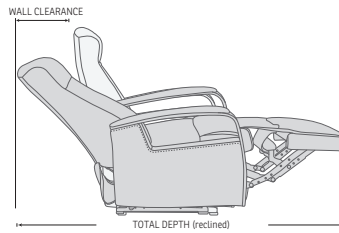

WALL SAVER MECHANISM

MOTOR OPTION

1. Grand can be delivered with two different mechanism.
2. Wall saver mechanism with inside handle (WS) (can be placed closer to the wall compared to Recliner mechanism)
   - Wall saver mechanism with motor (WM). The motor is made from one of the leading European motor supplier. Different plug-in cords are available according to regional/national specifications.