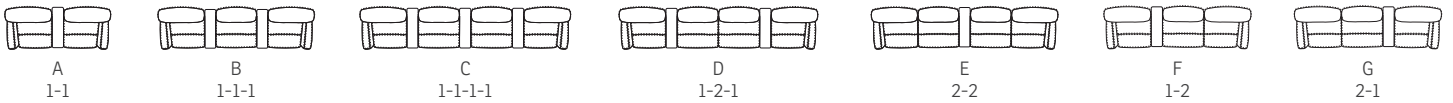

AVAILABLE WITH DIFFERENT CONNECTION ARMS :

GRAND MODULAR SEATING SYSTEM

- A Adjustable head and neck support gives you ultimate comfort in all seating positions.
- B Effortless reclining and adjustable back rest angle as your heart desires.
- C Computer controlled injection molded cold-cure foam ensures ergonomically correct seating and comfort throughout all areas of the chair. The headrest is height adjustable for perfect fit.
- D The interior steel frame with sinuous springs encased in cold-cure molded foam ensures correct back and lumbar support.
- E Built with a solid hard wood and steel frame and IMG uses computer controlled injection moulded foam. This guarantees superior quality and durability.
- F Integrated footrest. The footrest can easily be unfolded by using the handle. To fold it in you should use your feet to press the footrest down towards the chair and move your body weight forward while seating.

LIMITLESS COMBINATIONS

Straight arm

Angled arm

CONNECTION ARMS W/STORAGE

WALL SAVER MECHANISM

MOTOR OPTION

- Grand can be delivered with two different mechanism.
- Wall saver mechanism with inside handle (WS) (can be placed closer to the wall compared to Recliner mechanism)
 - Wall saver mechanism with motor (WM). The motor is made from one of the leading European motor supplier. Different plug-in cords are available according to regional/national specifications.