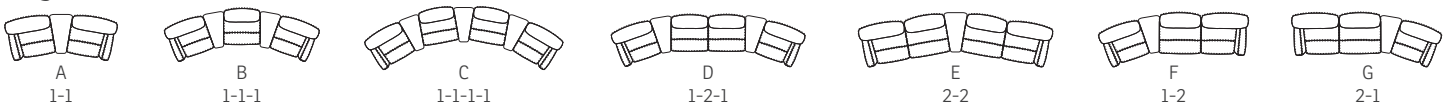

AVAILABLE WITH DIFFERENT CONNECTION ARMS :

GRAND MODULAR SEATING SYSTEM

- A Adjustable head and neck support gives you ultimate comfort in all seating positions.
- B Effortless reclining and adjustable back rest angle as your heart desires.
- C Computer controlled injection molded cold-cure foam ensures ergonomically correct seating and comfort throughout all areas of the chair. The headrest is height adjustable for perfect fit.
- D The interior steel frame with sinuous springs encased in cold-cure molded foam ensures correct back and lumbar support.
- E Built with a solid hard wood and steel frame and IMG uses computer controlled injection moulded foam. This guarantees superior quality and durability.
- F Integrated footrest. The footrest can easily be unfolded by using the handle. To fold it in you should use your feet to press the footrest down towards the chair and move your body weight forward while seating.

LIMITLESS COMBINATIONS

Straight arm

Angled arm

CONNECTION ARMS W/STORAGE

WALL SAVER MECHANISM

MOTOR OPTION

- Grand can be delivered with two different mechanism.
- Wall saver mechanism with inside handle (WS) (can be placed closer to the wall compared to Recliner mechanism)
 - Wall saver mechanism with motor (WM). The motor is made from one of the leading European motor supplier. Different plug-in cords are available according to regional/national specifications.