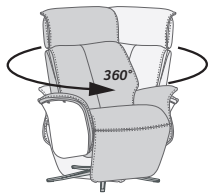

Space 5400 Manual Integrated Specifications

Functions

360° Swivel Function