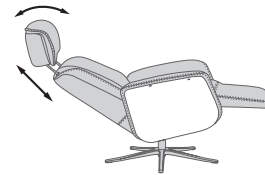

## Functions

360° Swivel Function

Gas-Lift Manual Reclining with Integrated Footstool

Manual Height and Angle Adjustable Headrest