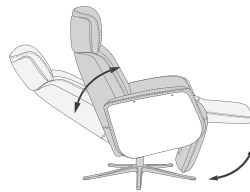

## Functions

360° Swivel Function

Gas-Lift Manual Reclining with Integrated Footstool

Manual Height and Angle Adjustable Headrest

### 2. Comfort-Precision Headrest

Adjustable head and neck support gives you the ultimate comfort in all seating positions, through simply tilting the headrest.