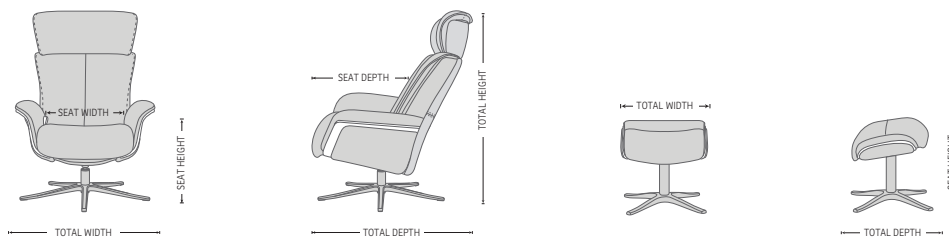

The new and improved Space recliner now features an even better comfort, with a slimmer arm and back profile, and a height adjustable footstool (9 cm from min to max). With the Space recliner program the back angle is adjustable with an unique gas-lift system to adapt to all comfort requirements. With all the built-in functions in this recliner, you will experience an entirely different level of absolute comfort.

See warranty policy for more details.

Space 5400W

Space 5400

360° Swivel

Height Adjustable Headrest System

Adjustable Headrest

Effortless Reclining

Freestanding Footstool height adjustable

Ergo-Tilt

SPACE 5400 RECLINER & OTTOMAN

FUNCTIONS

BASE OPTIONS

DIMENSIONS

CHAIR SIZE	TOTAL WIDTH	TOTAL DEPTH	TOTAL HEIGHT	SEAT WIDTH	SEAT HEIGHT	SEAT DEPTH
Space 5400	84 cm / 33 in	84 - 87 cm / 33 - 34.2 in	105 - 118 cm / 41.3 - 46.4 in	50 cm / 19.6 in	45 cm / 17.7 in	51 cm / 20 in
Space 5400 Ottoman	51 cm / 20 in	44 cm / 17.3 in	45 cm / 17.7 in			

* The dimensions are approximate and may vary with +/-2cm

imgcomfort.com