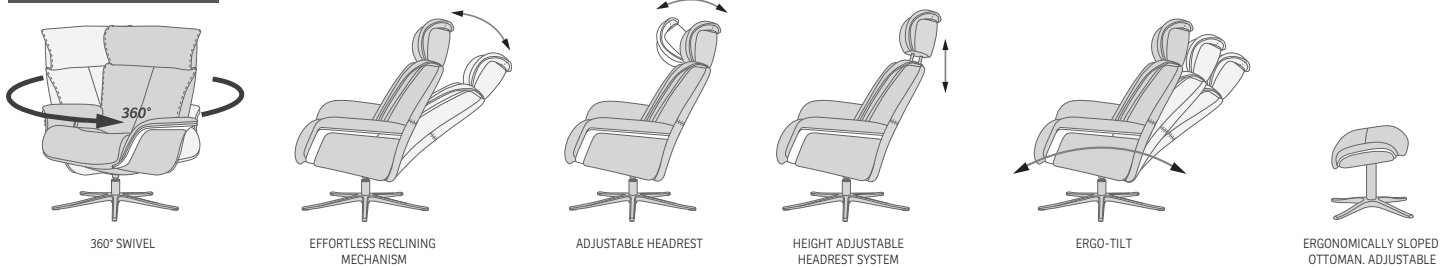

The new and improved Space recliner now features an even better comfort, with a slimmer arm and back profile, and a height adjustable footstool (9 cm from min to max). With the Space recliner program the back angle is adjustable with an unique gas-lift system to adapt to all comfort requirements. With all the built-in functions in this recliner, you will experience an entirely different level of absolute comfort.

See warranty policy for more details.

Space 5400W

Space 5400

360° Swivel

Height Adjustable Headrest System

Adjustable Headrest

Effortless Reclining

Freestanding Footstool height adjustable

Ergo-Tilt

SPACE 5400 RECLINER & OTTOMAN

FUNCTIONS

BASE OPTIONS

DIMENSIONS

CHAIR SIZE	TOTAL WIDTH	TOTAL DEPTH	TOTAL HEIGHT	SEAT WIDTH	SEAT HEIGHT	SEAT DEPTH
Space 5400	84 cm / 33 in	84 - 87 cm / 33 - 34.2 in	105 - 118 cm / 41.3 - 46.4 in	50 cm / 19.6 in	45 cm / 17.7 in	51 cm / 20 in
Space 5400 Ottoman	51 cm / 20 in	44 cm / 17.3 in	45 cm / 17.7 in			

* The dimensions are approximate and may vary with +/-2cm

imgcomfort.com