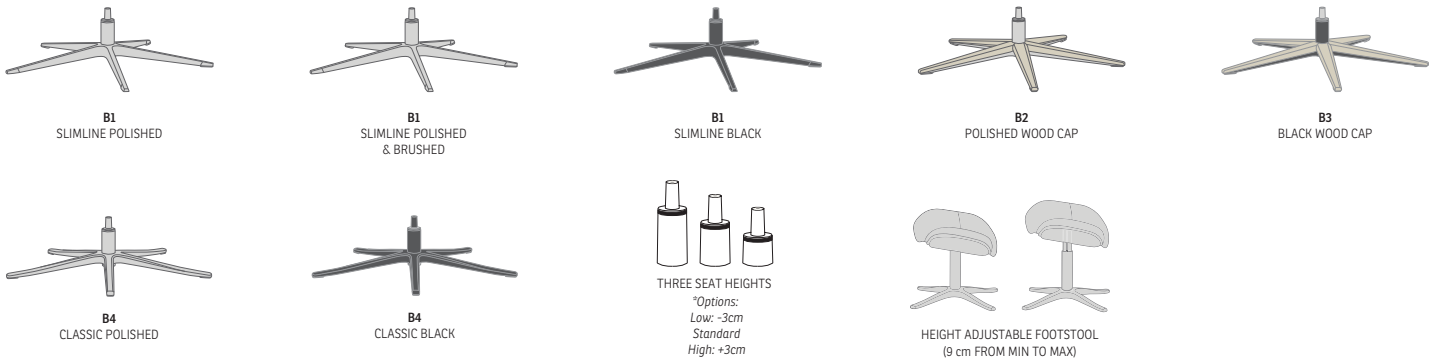

See warranty policy for more details.

Space 5400W

Space 5400

360° Swivel

Height Adjustable Headrest System

Adjustable Headrest

Effortless Reclining

Freestanding Footstool height adjustable

Ergo-Tilt

SPACE 5400 RECLINER & OTTOMAN

FUNCTIONS

BASE OPTIONS

DIMENSIONS

CHAIR SIZE	TOTAL WIDTH	TOTAL DEPTH	TOTAL HEIGHT	SEAT WIDTH	SEAT HEIGHT	SEAT DEPTH
Space 5400	84 cm / 33 in	84 - 87 cm / 33 - 34.2 in	105 - 118 cm / 41.3 - 46.4 in	50 cm / 19.6 in	45 cm / 17.7 in	51 cm / 20 in
Space 5400 Ottoman	51 cm / 20 in	44 cm / 17.3 in	45 cm / 17.7 in			

* The dimensions are approximate and may vary with +/-2cm

imgcomfort.com