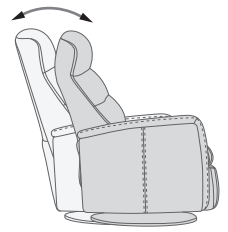

ADJUSTABLE HEAD- AND NECK SUPPORT