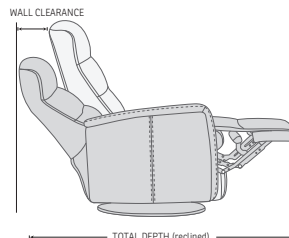

DIMENSIONS

CHAIR SIZE	TOTAL WIDTH	TOTAL DEPTH	TOTAL HEIGHT	SEAT WIDTH	SEAT HEIGHT	SEAT DEPTH	TOTAL DEPTH (reclined)	WALL CLEARANCE REQUIREMENT
Loyd RG251 standard size with chaise	77 cm / 30.3 in	92 cm / 36.2 in	103 cm / 40.5 in	50 cm / 19.6 in	48 cm / 18.8 in	55 cm / 21.6 in	159 cm / 62.5 in	31 cm / 12.2 in
Loyd RG351 large size with chaise	83 cm / 32.6 in	94 cm / 37 in	105 cm / 41.3 in	55 cm / 21.6 in	48 cm / 18.8 in	56 cm / 22 in	162 cm / 63.7 in	35 cm / 13.7 in
Loyd RM251 standard size with chaise	77 cm / 30.3 in	92 cm / 36.2 in	103 cm / 40.5 in	50 cm / 19.6 in	48 cm / 18.8 in	55 cm / 21.6 in	159 cm / 62.5 in	31 cm / 12.2 in
Loyd RM351 large size with chaise	83 cm / 32.6 in	94 cm / 37 in	105 cm / 41.3 in	55 cm / 21.6 in	48 cm / 18.8 in	56 cm / 22 in	162 cm / 63.7 in	35 cm / 13.7 in
Loyd RMS251 standard size with chaise	78 cm / 30.7 in	89 cm / 35 in	105.5 cm / 41.5 in	51.5 cm / 20.2 in	50 cm / 19.6 in	51 cm / 20 in	162.5 cm / 63.9 in	33 cm / 12.9 in
Loyd RMS351 large size with chaise	83 cm / 32.6 in	94 cm / 37 in	108 cm / 42.5 in	56 cm / 22 in	51 cm / 20 in	53.5 cm / 21 in	162 cm / 63.7 in	34 cm / 13.3 in

* The dimensions are approximate and may vary with +/-2cm

imgcomfort.com