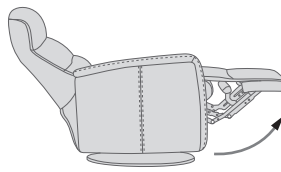

INTEGRATED FOOTSTOOL