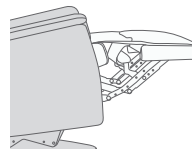

CHAISE OPTION