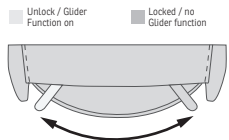

OPTIONS

GLIDING/ROCKING FUNCTION