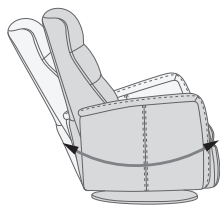

GLIDING/ROCKING FUNCTION