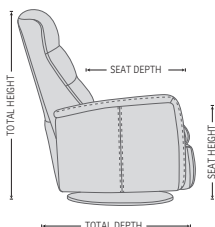

DIMENSIONS

CHAIR SIZE	TOTAL WIDTH	TOTAL DEPTH	TOTAL HEIGHT	SEAT WIDTH	SEAT HEIGHT	SEAT DEPTH	TOTAL DEPTH (reclined)	WALL CLEARANCE REQUIREMENT
Loyd RG251 standard size with chaise	77 cm / 30.3 in	92 cm / 36.2 in	103 cm / 40.5 in	50 cm / 19.6 in	48 cm / 18.8 in	55 cm / 21.6 in	159 cm / 62.5 in	31 cm / 12.2 in
Loyd RG351 large size with chaise	83 cm / 32.6 in	94 cm / 37 in	105 cm / 41.3 in	55 cm / 21.6 in	48 cm / 18.8 in	56 cm / 22 in	162 cm / 63.7 in	35 cm / 13.7 in
Loyd RM251 standard size with chaise	77 cm / 30.3 in	92 cm / 36.2 in	103 cm / 40.5 in	50 cm / 19.6 in	48 cm / 18.8 in	55 cm / 21.6 in	159 cm / 62.5 in	31 cm / 12.2 in
Loyd RM351 large size with chaise	83 cm / 32.6 in	94 cm / 37 in	105 cm / 41.3 in	55 cm / 21.6 in	48 cm / 18.8 in	56 cm / 22 in	162 cm / 63.7 in	35 cm / 13.7 in
Loyd RMS251 standard size with chaise	78 cm / 30.7 in	89 cm / 35 in	105.5 cm / 41.5 in	51.5 cm / 20.2 in	50 cm / 19.6 in	51 cm / 20 in	162.5 cm / 63.9 in	33 cm / 12.9 in
Loyd RMS351 large size with chaise	83 cm / 32.6 in	94 cm / 37 in	108 cm / 42.5 in	56 cm / 22 in	51 cm / 20 in	53.5 cm / 21 in	162 cm / 63.7 in	34 cm / 13.3 in

* The dimensions are approximate and may vary with +/-2cm

imgcomfort.com