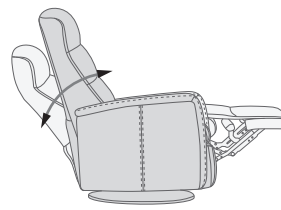

EFFORTLESS RECLINING