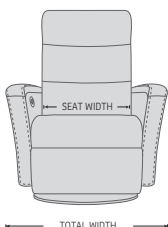

DIMENSIONS

CHAIR SIZE	TOTAL WIDTH	TOTAL DEPTH	TOTAL HEIGHT	SEAT WIDTH	SEAT HEIGHT	SEAT DEPTH	TOTAL DEPTH (reclined)	WALL CLEARANCE REQUIREMENT
Loyd RG251 standard size with chaise	77 cm / 30.3 in	92 cm / 36.2 in	103 cm / 40.5 in	50 cm / 19.6 in	48 cm / 18.8 in	55 cm / 21.6 in	159 cm / 62.5 in	31 cm / 12.2 in
Loyd RG351 large size with chaise	83 cm / 32.6 in	94 cm / 37 in	105 cm / 41.3 in	55 cm / 21.6 in	48 cm / 18.8 in	56 cm / 22 in	162 cm / 63.7 in	35 cm / 13.7 in
Loyd RM251 standard size with chaise	77 cm / 30.3 in	92 cm / 36.2 in	103 cm / 40.5 in	50 cm / 19.6 in	48 cm / 18.8 in	55 cm / 21.6 in	159 cm / 62.5 in	31 cm / 12.2 in
Loyd RM351 large size with chaise	83 cm / 32.6 in	94 cm / 37 in	105 cm / 41.3 in	55 cm / 21.6 in	48 cm / 18.8 in	56 cm / 22 in	162 cm / 63.7 in	35 cm / 13.7 in
Loyd RMS251 standard size with chaise	78 cm / 30.7 in	89 cm / 35 in	105.5 cm / 41.5 in	51.5 cm / 20.2 in	50 cm / 19.6 in	51 cm / 20 in	162.5 cm / 63.9 in	33 cm / 12.9 in
Loyd RMS351 large size with chaise	83 cm / 32.6 in	94 cm / 37 in	108 cm / 42.5 in	56 cm / 22 in	51 cm / 20 in	53.5 cm / 21 in	162 cm / 63.7 in	34 cm / 13.3 in

* The dimensions are approximate and may vary with +/-2cm

imgcomfort.com