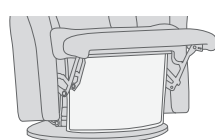

FRONT SKIRT OPTION