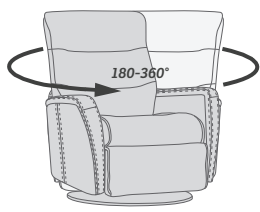

FUNCTIONS

180 - 360° SWIVEL