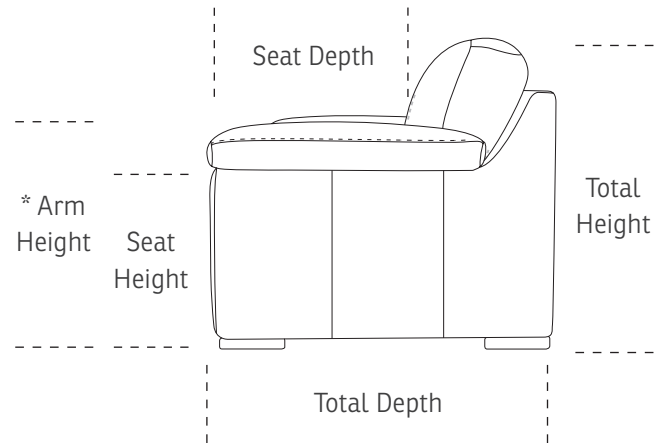

Portsea Options and Technical Specifications

Options

- All IMG leathers, fabrics and wood colors can be selected
- 2 seat cushions on 3 seater
- 3 seat cushions on 3 seater

* Arm height for this frame is measured at the highest point of the arm.

2 Seat

2.5 Seat

3 Seat

3 Seat Duo

Measurements*

Portsea	Total Width	Total Depth	Total Height	Seat Width	Seat Height	Seat Depth	Arm Height
2 Seat	163 cm / 64.2 in	93 cm / 36.6 in	86 cm / 33.9 in	115 cm / 45.3 in	48 cm / 18.9 in	53 cm / 20.9 in	61 cm / 24 in
2.5 Seat	176 cm / 69.3 in	93 cm / 36.6 in	86 cm / 33.9 in	125 cm / 49.2 in	48 cm / 18.9 in	53 cm / 20.9 in	61 cm / 24 in
3 Seat	217 cm / 85.4 in	93 cm / 36.6 in	86 cm / 33.9 in	172.5 cm / 67.9 in	48 cm / 18.9 in	53 cm / 20.9 in	61 cm / 24 in
3 Seat Duo	217 cm / 85.4 in	93 cm / 36.6 in	86 cm / 33.9 in	172.5 cm / 67.9 in	48 cm / 18.9 in	53 cm / 20.9 in	61 cm / 24 in

* The dimensions are approximate and may vary with +/-2cm