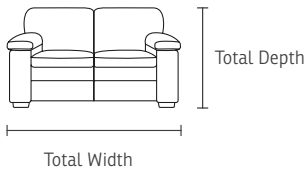

Portsea Options and Technical Specifications

Options

- All IMG leathers, fabrics and wood colors can be selected
- 2 seat cushions on 3 seater
- 3 seat cushions on 3 seater

* Arm height for this frame is measured at the highest point of the arm.

2 Seat

2.5 Seat

3 Seat

3 Seat Duo

Measurements*

Portsea	Total Width	Total Depth	Total Height	Seat Width	Seat Height	Seat Depth	Arm Height
2 Seat	163 cm / 64.2 in	93 cm / 36.6 in	86 cm / 33.9 in	115 cm / 45.3 in	48 cm / 18.9 in	53 cm / 20.9 in	61 cm / 24 in
2.5 Seat	176 cm / 69.3 in	93 cm / 36.6 in	86 cm / 33.9 in	125 cm / 49.2 in	48 cm / 18.9 in	53 cm / 20.9 in	61 cm / 24 in
3 Seat	217 cm / 85.4 in	93 cm / 36.6 in	86 cm / 33.9 in	172.5 cm / 67.9 in	48 cm / 18.9 in	53 cm / 20.9 in	61 cm / 24 in
3 Seat Duo	217 cm / 85.4 in	93 cm / 36.6 in	86 cm / 33.9 in	172.5 cm / 67.9 in	48 cm / 18.9 in	53 cm / 20.9 in	61 cm / 24 in

* The dimensions are approximate and may vary with +/-2cm