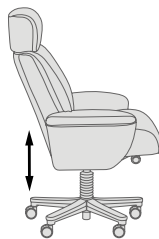

## Functions

360° swivel function

Recline

Gas lift seat height adjustment

Manual height and angle adjustable headrest