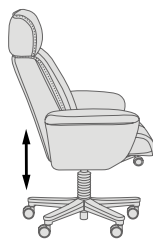

## Functions

360° swivel function

Recline

Gas lift seat height adjustment

Manual height and angle adjustable headrest