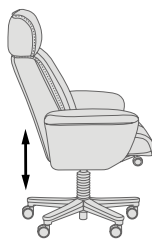

## Functions

360° swivel function

Recline

Gas lift seat height adjustment

Manual height and angle adjustable headrest