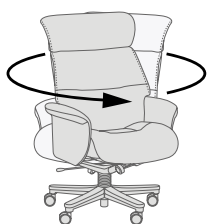

Nordic Office 93 technical specifications

Functions

360° swivel function