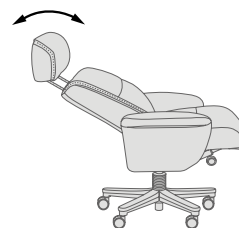

Nordic Office 93 technical specifications

Functions

360° swivel function

Recline

Gas lift seat height adjustment

Manual height and angle adjustable headrest

1. Higher grade foam

Created through cold-cure foam technology, this ensures ergonomically correct seating posture and support which lasts.

2. Comfort-precision headrest

Adjustable head and neck support gives you the ultimate comfort in all seating positions, through simply tilting the headrest.

3. Height-adjustable headrest

Enabling the headrest to be adjusted for taller individuals.