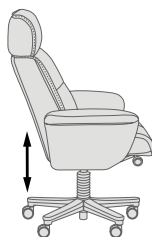

Nordic Office 93 technical specifications

Functions

360° swivel function

Recline

Gas lift seat height adjustment

Manual height and angle adjustable headrest

1. Higher grade foam

Created through cold-cure foam technology, this ensures ergonomically correct seating posture and support which lasts.

2. Comfort-precision headrest

Adjustable head and neck support gives you the ultimate comfort in all seating positions, through simply tilting the headrest.

3. Height-adjustable headrest

Enabling the headrest to be adjusted for taller individuals.