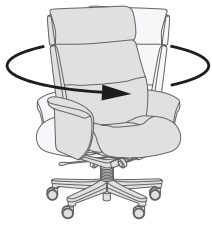

The Nordic Office 91 recliner brings a smart and practical addition to the workspace with its comfortable, laid back design. Deep line stitching in the backrest creates subtle curvatures, enhancing the feel of luxuriously padded cushioning, while the raised, curved-shape armrests with line detailing adds a distinctive, eye-catching look.

Importance of Ergonomics

- Ergonomic comfort describes how we can create our furniture to provide the best support to your body, helping you lead a healthy lifestyle.
- We study the shape of the human body so that our furniture provides comfort and support where you need it most- like a caring hand.
- Supportive furniture will embrace your body's natural movements, not restrict. It will provide support for anyone who uses it, reducing physical stress on your joints and muscles.

Functions

360° swivel function

Recline

Gas lift seat height adjustment

Manual height and angle adjustable headrest

1. Higher Grade Foam

Created through cold-cure foam technology, this ensures ergonomically correct seating posture and support which lasts.