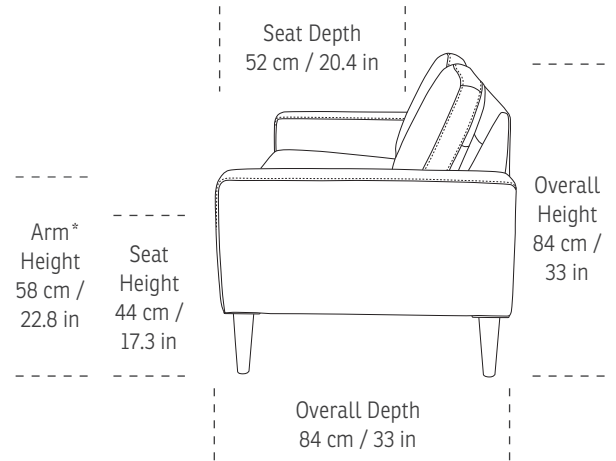

See warranty policy for more details.

*Note: Arm height for this frame is measured at the highest point of the arm.

*The dimensions are approximate and may vary with +/- 2cm.

N190 - 1 SEAT

98 cm / 38.5 in

150 (75) cm / 59 (29.5) in

N190 - 3 seat w/o arms

180 (60) cm / 70.8 (23.6) in

N190 - 3 seat duo w/o arms

180 (90) cm / 70.8 (35.4) in

Corner

84 cm / 33 in

Pall

90 cm / 35.4 in

N190 - Long seat + 2s

W: 218 cm / 85.8 in
D: 148 cm / 58.2 in

N190 - Long Seat + 2s + corner + 2s

W: 283 cm / 111.4 in
D: 223 cm / 87.7 in

N190 - 3s + corner + 2s

W: 283 cm / 111.4 in
D: 223 cm / 87.7 in

Long seat

60 cm / 23.6 in

N190 - Arm

W: 19 cm / 7.4 in
D: 84 cm / 33 in

imgcomfort.com