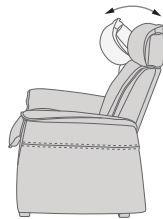

DESIGNED IN NORWAY

See warranty policy for more details.

NORDIC 97 FUNCTION SOFA

ADJUSTABLE HEADREST SYSTEM
Exclusive adjustment system that allows your head and neck to rest in an infinite number of comfort positions.

Back and lumbar support through molded cold-cured foam.

An interior steel frame with sinuous springs is encased in cold-cured foam cushions. These in turn are covered with glove-fitted upholstery.

Comfort Glide™ System provides effortless motion.

The rock-solid steel undercarriage provides long-term stability.

FUNCTIONS

EFFORTLESS RECLINING MECHANISM

ADJUSTABLE HEADREST

HIGH ADJUSTABLE HEADREST

DIMENSIONS

CHAIR SIZE	TOTAL WIDTH	TOTAL DEPTH	TOTAL HEIGHT	SEAT WIDTH	SEAT HEIGHT	SEAT DEPTH	WALL CLEARANCE
FS Nordic 97 1 SEAT Low back	87 cm / 34.2 in	90 cm / 35.4 in	81 cm / 31.8 in	55 cm / 21.6 in	46 cm / 18.1 in	56 cm / 22 in	20 cm / 7.8 in
FS Nordic 97 2 SEAT Low back	142 cm / 55.9 in	90 cm / 35.4 in	81 cm / 31.8 in	110 cm / 43.3 in	46 cm / 18.1 in	56 cm / 22 in	20 cm / 7.8 in
FS Nordic 97 3 SEAT Low back	197 cm / 77.5 in	90 cm / 35.4 in	81 cm / 31.8 in	165 cm / 64.9 in	46 cm / 18.1 in	56 cm / 22 in	20 cm / 7.8 in
FS Nordic 97 1 SEAT High back	87 cm / 34.2 in	90 cm / 35.4 in	95 - 108 cm / 37.4 - 42.5 in	55 cm / 21.6 in	46 cm / 18.1 in	56 cm / 22 in	30 - 44 cm / 11.8 - 17.3 in
FS Nordic 97 2 SEAT High back	142 cm / 55.9 in	90 cm / 35.4 in	95 - 108 cm / 37.4 - 42.5 in	110 cm / 43.3 in	46 cm / 18.1 in	56 cm / 22 in	30 - 44 cm / 11.8 - 17.3 in
FS Nordic 97 3 SEAT High back	197 cm / 77.5 in	90 cm / 35.4 in	95 - 108 cm / 37.4 - 42.5 in	165 cm / 64.9 in	46 cm / 18.1 in	56 cm / 22 in	30 - 44 cm / 11.8 - 17.3 in