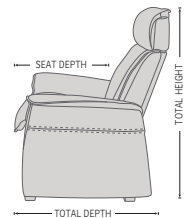

The rock-solid steel undercarriage provides long-term stability.

FUNCTIONS

EFFORTLESS RECLINING MECHANISM

ADJUSTABLE HEADREST

HIGH ADJUSTABLE HEADREST

DIMENSIONS

CHAIR SIZE	TOTAL WIDTH	TOTAL DEPTH	TOTAL HEIGHT	SEAT WIDTH	SEAT HEIGHT	SEAT DEPTH	WALL CLEARANCE
FS Nordic 97 1 SEAT Low back	87 cm / 34.2 in	90 cm / 35.4 in	81 cm / 31.8 in	55 cm / 21.6 in	46 cm / 18.1 in	56 cm / 22 in	20 cm / 7.8 in
FS Nordic 97 2 SEAT Low back	142 cm / 55.9 in	90 cm / 35.4 in	81 cm / 31.8 in	110 cm / 43.3 in	46 cm / 18.1 in	56 cm / 22 in	20 cm / 7.8 in
FS Nordic 97 3 SEAT Low back	197 cm / 77.5 in	90 cm / 35.4 in	81 cm / 31.8 in	165 cm / 64.9 in	46 cm / 18.1 in	56 cm / 22 in	20 cm / 7.8 in
FS Nordic 97 1 SEAT High back	87 cm / 34.2 in	90 cm / 35.4 in	95 - 108 cm / 37.4 - 42.5 in	55 cm / 21.6 in	46 cm / 18.1 in	56 cm / 22 in	30 - 44 cm / 11.8 - 17.3 in
FS Nordic 97 2 SEAT High back	142 cm / 55.9 in	90 cm / 35.4 in	95 - 108 cm / 37.4 - 42.5 in	110 cm / 43.3 in	46 cm / 18.1 in	56 cm / 22 in	30 - 44 cm / 11.8 - 17.3 in
FS Nordic 97 3 SEAT High back	197 cm / 77.5 in	90 cm / 35.4 in	95 - 108 cm / 37.4 - 42.5 in	165 cm / 64.9 in	46 cm / 18.1 in	56 cm / 22 in	30 - 44 cm / 11.8 - 17.3 in

* The dimensions are approximate and may vary with +/-2cm