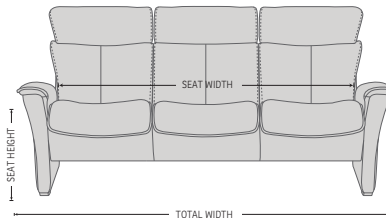

DESIGNED IN NORWAY

See warranty policy for more details.

NORDIC 97 FUNCTION SOFA

ADJUSTABLE HEADREST SYSTEM
Exclusive adjustment system that allows your head and neck to rest in an infinite number of comfort positions.

The rock-solid steel undercarriage provides long-term stability.

FUNCTIONS

EFFORTLESS RECLINING MECHANISM

ADJUSTABLE HEADREST

HIGH ADJUSTABLE HEADREST

DIMENSIONS

CHAIR SIZE	TOTAL WIDTH	TOTAL DEPTH	TOTAL HEIGHT	SEAT WIDTH	SEAT HEIGHT	SEAT DEPTH	WALL CLEARANCE
FS Nordic 97 1 SEAT Low back	87 cm / 34.2 in	90 cm / 35.4 in	81 cm / 31.8 in	55 cm / 21.6 in	46 cm / 18.1 in	56 cm / 22 in	20 cm / 7.8 in
FS Nordic 97 2 SEAT Low back	142 cm / 55.9 in	90 cm / 35.4 in	81 cm / 31.8 in	110 cm / 43.3 in	46 cm / 18.1 in	56 cm / 22 in	20 cm / 7.8 in
FS Nordic 97 3 SEAT Low back	197 cm / 77.5 in	90 cm / 35.4 in	81 cm / 31.8 in	165 cm / 64.9 in	46 cm / 18.1 in	56 cm / 22 in	20 cm / 7.8 in
FS Nordic 97 1 SEAT High back	87 cm / 34.2 in	90 cm / 35.4 in	95 - 108 cm / 37.4 - 42.5 in	55 cm / 21.6 in	46 cm / 18.1 in	56 cm / 22 in	30 - 44 cm / 11.8 - 17.3 in
FS Nordic 97 2 SEAT High back	142 cm / 55.9 in	90 cm / 35.4 in	95 - 108 cm / 37.4 - 42.5 in	110 cm / 43.3 in	46 cm / 18.1 in	56 cm / 22 in	30 - 44 cm / 11.8 - 17.3 in
FS Nordic 97 3 SEAT High back	197 cm / 77.5 in	90 cm / 35.4 in	95 - 108 cm / 37.4 - 42.5 in	165 cm / 64.9 in	46 cm / 18.1 in	56 cm / 22 in	30 - 44 cm / 11.8 - 17.3 in

* The dimensions are approximate and may vary with +/-2cm