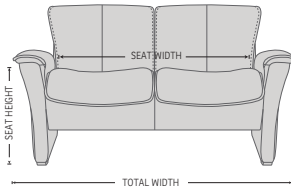

DESIGNED IN NORWAY

See warranty policy for more details.

NORDIC 97 FUNCTION SOFA

ADJUSTABLE HEADREST SYSTEM
Exclusive adjustment system that allows your head and neck to rest in an infinite number of comfort positions.

The rock-solid steel undercarriage provides long-term stability.

FUNCTIONS

EFFORTLESS RECLINING MECHANISM

ADJUSTABLE HEADREST

HIGH ADJUSTABLE HEADREST

DIMENSIONS

CHAIR SIZE	TOTAL WIDTH	TOTAL DEPTH	TOTAL HEIGHT	SEAT WIDTH	SEAT HEIGHT	SEAT DEPTH	WALL CLEARANCE
FS Nordic 97 1 SEAT Low back	87 cm / 34.2 in	90 cm / 35.4 in	81 cm / 31.8 in	55 cm / 21.6 in	46 cm / 18.1 in	56 cm / 22 in	20 cm / 7.8 in
FS Nordic 97 2 SEAT Low back	142 cm / 55.9 in	90 cm / 35.4 in	81 cm / 31.8 in	110 cm / 43.3 in	46 cm / 18.1 in	56 cm / 22 in	20 cm / 7.8 in
FS Nordic 97 3 SEAT Low back	197 cm / 77.5 in	90 cm / 35.4 in	81 cm / 31.8 in	165 cm / 64.9 in	46 cm / 18.1 in	56 cm / 22 in	20 cm / 7.8 in
FS Nordic 97 1 SEAT High back	87 cm / 34.2 in	90 cm / 35.4 in	95 - 108 cm / 37.4 - 42.5 in	55 cm / 21.6 in	46 cm / 18.1 in	56 cm / 22 in	30 - 44 cm / 11.8 - 17.3 in
FS Nordic 97 2 SEAT High back	142 cm / 55.9 in	90 cm / 35.4 in	95 - 108 cm / 37.4 - 42.5 in	110 cm / 43.3 in	46 cm / 18.1 in	56 cm / 22 in	30 - 44 cm / 11.8 - 17.3 in
FS Nordic 97 3 SEAT High back	197 cm / 77.5 in	90 cm / 35.4 in	95 - 108 cm / 37.4 - 42.5 in	165 cm / 64.9 in	46 cm / 18.1 in	56 cm / 22 in	30 - 44 cm / 11.8 - 17.3 in

* The dimensions are approximate and may vary with +/-2cm