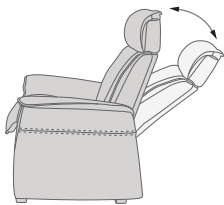

DESIGNED IN NORWAY

See warranty policy for more details.

NORDIC 97 FUNCTION SOFA

ADJUSTABLE HEADREST SYSTEM
Exclusive adjustment system that allows your head and neck to rest in an infinite number of comfort positions.

Back and lumbar support through molded cold-cured foam.

An interior steel frame with sinuous springs is encased in cold-cured foam cushions. These in turn are covered with glove-fitted upholstery.

Comfort Glide™ System provides effortless motion.

The rock-solid steel undercarriage provides long-term stability.

FUNCTIONS

EFFORTLESS RECLINING MECHANISM

ADJUSTABLE HEADREST

HIGH ADJUSTABLE HEADREST

DIMENSIONS

CHAIR SIZE	TOTAL WIDTH	TOTAL DEPTH	TOTAL HEIGHT	SEAT WIDTH	SEAT HEIGHT	SEAT DEPTH	WALL CLEARANCE
FS Nordic 97 1 SEAT Low back	87 cm / 34.2 in	90 cm / 35.4 in	81 cm / 31.8 in	55 cm / 21.6 in	46 cm / 18.1 in	56 cm / 22 in	20 cm / 7.8 in
FS Nordic 97 2 SEAT Low back	142 cm / 55.9 in	90 cm / 35.4 in	81 cm / 31.8 in	110 cm / 43.3 in	46 cm / 18.1 in	56 cm / 22 in	20 cm / 7.8 in
FS Nordic 97 3 SEAT Low back	197 cm / 77.5 in	90 cm / 35.4 in	81 cm / 31.8 in	165 cm / 64.9 in	46 cm / 18.1 in	56 cm / 22 in	20 cm / 7.8 in
FS Nordic 97 1 SEAT High back	87 cm / 34.2 in	90 cm / 35.4 in	95 - 108 cm / 37.4 - 42.5 in	55 cm / 21.6 in	46 cm / 18.1 in	56 cm / 22 in	30 - 44 cm / 11.8 - 17.3 in
FS Nordic 97 2 SEAT High back	142 cm / 55.9 in	90 cm / 35.4 in	95 - 108 cm / 37.4 - 42.5 in	110 cm / 43.3 in	46 cm / 18.1 in	56 cm / 22 in	30 - 44 cm / 11.8 - 17.3 in
FS Nordic 97 3 SEAT High back	197 cm / 77.5 in	90 cm / 35.4 in	95 - 108 cm / 37.4 - 42.5 in	165 cm / 64.9 in	46 cm / 18.1 in	56 cm / 22 in	30 - 44 cm / 11.8 - 17.3 in