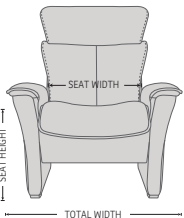

DESIGNED IN NORWAY

See warranty policy for more details.

NORDIC 97 FUNCTION SOFA

ADJUSTABLE HEADREST SYSTEM
Exclusive adjustment system that allows your head and neck to rest in an infinite number of comfort positions.

The rock-solid steel undercarriage provides long-term stability.

FUNCTIONS

EFFORTLESS RECLINING MECHANISM

ADJUSTABLE HEADREST

HIGH ADJUSTABLE HEADREST

DIMENSIONS

CHAIR SIZE	TOTAL WIDTH	TOTAL DEPTH	TOTAL HEIGHT	SEAT WIDTH	SEAT HEIGHT	SEAT DEPTH	WALL CLEARANCE
FS Nordic 97 1 SEAT Low back	87 cm / 34.2 in	90 cm / 35.4 in	81 cm / 31.8 in	55 cm / 21.6 in	46 cm / 18.1 in	56 cm / 22 in	20 cm / 7.8 in
FS Nordic 97 2 SEAT Low back	142 cm / 55.9 in	90 cm / 35.4 in	81 cm / 31.8 in	110 cm / 43.3 in	46 cm / 18.1 in	56 cm / 22 in	20 cm / 7.8 in
FS Nordic 97 3 SEAT Low back	197 cm / 77.5 in	90 cm / 35.4 in	81 cm / 31.8 in	165 cm / 64.9 in	46 cm / 18.1 in	56 cm / 22 in	20 cm / 7.8 in
FS Nordic 97 1 SEAT High back	87 cm / 34.2 in	90 cm / 35.4 in	95 - 108 cm / 37.4 - 42.5 in	55 cm / 21.6 in	46 cm / 18.1 in	56 cm / 22 in	30 - 44 cm / 11.8 - 17.3 in
FS Nordic 97 2 SEAT High back	142 cm / 55.9 in	90 cm / 35.4 in	95 - 108 cm / 37.4 - 42.5 in	110 cm / 43.3 in	46 cm / 18.1 in	56 cm / 22 in	30 - 44 cm / 11.8 - 17.3 in
FS Nordic 97 3 SEAT High back	197 cm / 77.5 in	90 cm / 35.4 in	95 - 108 cm / 37.4 - 42.5 in	165 cm / 64.9 in	46 cm / 18.1 in	56 cm / 22 in	30 - 44 cm / 11.8 - 17.3 in

* The dimensions are approximate and may vary with +/-2cm