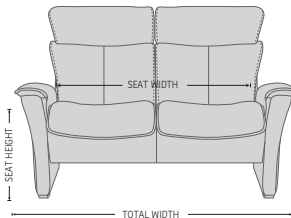

DESIGNED IN NORWAY

See warranty policy for more details.

NORDIC 97 FUNCTION SOFA

ADJUSTABLE HEADREST SYSTEM
Exclusive adjustment system that allows your head and neck to rest in an infinite number of comfort positions.

The rock-solid steel undercarriage provides long-term stability.

FUNCTIONS

EFFORTLESS RECLINING MECHANISM

ADJUSTABLE HEADREST

HIGH ADJUSTABLE HEADREST

DIMENSIONS

CHAIR SIZE	TOTAL WIDTH	TOTAL DEPTH	TOTAL HEIGHT	SEAT WIDTH	SEAT HEIGHT	SEAT DEPTH	WALL CLEARANCE
FS Nordic 97 1 SEAT Low back	87 cm / 34.2 in	90 cm / 35.4 in	81 cm / 31.8 in	55 cm / 21.6 in	46 cm / 18.1 in	56 cm / 22 in	20 cm / 7.8 in
FS Nordic 97 2 SEAT Low back	142 cm / 55.9 in	90 cm / 35.4 in	81 cm / 31.8 in	110 cm / 43.3 in	46 cm / 18.1 in	56 cm / 22 in	20 cm / 7.8 in
FS Nordic 97 3 SEAT Low back	197 cm / 77.5 in	90 cm / 35.4 in	81 cm / 31.8 in	165 cm / 64.9 in	46 cm / 18.1 in	56 cm / 22 in	20 cm / 7.8 in
FS Nordic 97 1 SEAT High back	87 cm / 34.2 in	90 cm / 35.4 in	95 - 108 cm / 37.4 - 42.5 in	55 cm / 21.6 in	46 cm / 18.1 in	56 cm / 22 in	30 - 44 cm / 11.8 - 17.3 in
FS Nordic 97 2 SEAT High back	142 cm / 55.9 in	90 cm / 35.4 in	95 - 108 cm / 37.4 - 42.5 in	110 cm / 43.3 in	46 cm / 18.1 in	56 cm / 22 in	30 - 44 cm / 11.8 - 17.3 in
FS Nordic 97 3 SEAT High back	197 cm / 77.5 in	90 cm / 35.4 in	95 - 108 cm / 37.4 - 42.5 in	165 cm / 64.9 in	46 cm / 18.1 in	56 cm / 22 in	30 - 44 cm / 11.8 - 17.3 in

* The dimensions are approximate and may vary with +/-2cm