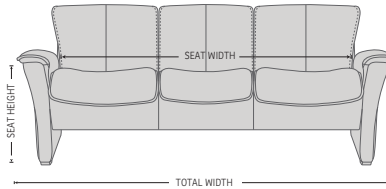

DESIGNED IN NORWAY

See warranty policy for more details.

NORDIC 97 FUNCTION SOFA

ADJUSTABLE HEADREST SYSTEM
Exclusive adjustment system that allows your head and neck to rest in an infinite number of comfort positions.

The rock-solid steel undercarriage provides long-term stability.

FUNCTIONS

EFFORTLESS RECLINING MECHANISM

ADJUSTABLE HEADREST

HIGH ADJUSTABLE HEADREST

DIMENSIONS

CHAIR SIZE	TOTAL WIDTH	TOTAL DEPTH	TOTAL HEIGHT	SEAT WIDTH	SEAT HEIGHT	SEAT DEPTH	WALL CLEARANCE
FS Nordic 97 1 SEAT Low back	87 cm / 34.2 in	90 cm / 35.4 in	81 cm / 31.8 in	55 cm / 21.6 in	46 cm / 18.1 in	56 cm / 22 in	20 cm / 7.8 in
FS Nordic 97 2 SEAT Low back	142 cm / 55.9 in	90 cm / 35.4 in	81 cm / 31.8 in	110 cm / 43.3 in	46 cm / 18.1 in	56 cm / 22 in	20 cm / 7.8 in
FS Nordic 97 3 SEAT Low back	197 cm / 77.5 in	90 cm / 35.4 in	81 cm / 31.8 in	165 cm / 64.9 in	46 cm / 18.1 in	56 cm / 22 in	20 cm / 7.8 in
FS Nordic 97 1 SEAT High back	87 cm / 34.2 in	90 cm / 35.4 in	95 - 108 cm / 37.4 - 42.5 in	55 cm / 21.6 in	46 cm / 18.1 in	56 cm / 22 in	30 - 44 cm / 11.8 - 17.3 in
FS Nordic 97 2 SEAT High back	142 cm / 55.9 in	90 cm / 35.4 in	95 - 108 cm / 37.4 - 42.5 in	110 cm / 43.3 in	46 cm / 18.1 in	56 cm / 22 in	30 - 44 cm / 11.8 - 17.3 in
FS Nordic 97 3 SEAT High back	197 cm / 77.5 in	90 cm / 35.4 in	95 - 108 cm / 37.4 - 42.5 in	165 cm / 64.9 in	46 cm / 18.1 in	56 cm / 22 in	30 - 44 cm / 11.8 - 17.3 in

* The dimensions are approximate and may vary with +/-2cm