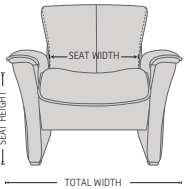

DESIGNED IN NORWAY

See warranty policy for more details.

NORDIC 97 FUNCTION SOFA

ADJUSTABLE HEADREST SYSTEM
Exclusive adjustment system that allows your head and neck to rest in an infinite number of comfort positions.

The rock-solid steel undercarriage provides long-term stability.

FUNCTIONS

EFFORTLESS RECLINING MECHANISM

ADJUSTABLE HEADREST

HIGH ADJUSTABLE HEADREST

DIMENSIONS

CHAIR SIZE	TOTAL WIDTH	TOTAL DEPTH	TOTAL HEIGHT	SEAT WIDTH	SEAT HEIGHT	SEAT DEPTH	WALL CLEARANCE
FS Nordic 97 1 SEAT Low back	87 cm / 34.2 in	90 cm / 35.4 in	81 cm / 31.8 in	55 cm / 21.6 in	46 cm / 18.1 in	56 cm / 22 in	20 cm / 7.8 in
FS Nordic 97 2 SEAT Low back	142 cm / 55.9 in	90 cm / 35.4 in	81 cm / 31.8 in	110 cm / 43.3 in	46 cm / 18.1 in	56 cm / 22 in	20 cm / 7.8 in
FS Nordic 97 3 SEAT Low back	197 cm / 77.5 in	90 cm / 35.4 in	81 cm / 31.8 in	165 cm / 64.9 in	46 cm / 18.1 in	56 cm / 22 in	20 cm / 7.8 in
FS Nordic 97 1 SEAT High back	87 cm / 34.2 in	90 cm / 35.4 in	95 - 108 cm / 37.4 - 42.5 in	55 cm / 21.6 in	46 cm / 18.1 in	56 cm / 22 in	30 - 44 cm / 11.8 - 17.3 in
FS Nordic 97 2 SEAT High back	142 cm / 55.9 in	90 cm / 35.4 in	95 - 108 cm / 37.4 - 42.5 in	110 cm / 43.3 in	46 cm / 18.1 in	56 cm / 22 in	30 - 44 cm / 11.8 - 17.3 in
FS Nordic 97 3 SEAT High back	197 cm / 77.5 in	90 cm / 35.4 in	95 - 108 cm / 37.4 - 42.5 in	165 cm / 64.9 in	46 cm / 18.1 in	56 cm / 22 in	30 - 44 cm / 11.8 - 17.3 in

* The dimensions are approximate and may vary with +/-2cm