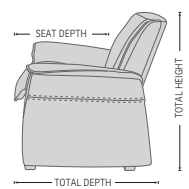

DESIGNED IN NORWAY

See warranty policy for more details.

NORDIC 97 FUNCTION SOFA

ADJUSTABLE HEADREST SYSTEM
Exclusive adjustment system that allows your head and neck to rest in an infinite number of comfort positions.

The rock-solid steel undercarriage provides long-term stability.

FUNCTIONS

EFFORTLESS RECLINING MECHANISM

ADJUSTABLE HEADREST

HIGH ADJUSTABLE HEADREST

DIMENSIONS

CHAIR SIZE	TOTAL WIDTH	TOTAL DEPTH	TOTAL HEIGHT	SEAT WIDTH	SEAT HEIGHT	SEAT DEPTH	WALL CLEARANCE
FS Nordic 97 1 SEAT Low back	87 cm / 34.2 in	90 cm / 35.4 in	81 cm / 31.8 in	55 cm / 21.6 in	46 cm / 18.1 in	56 cm / 22 in	20 cm / 7.8 in
FS Nordic 97 2 SEAT Low back	142 cm / 55.9 in	90 cm / 35.4 in	81 cm / 31.8 in	110 cm / 43.3 in	46 cm / 18.1 in	56 cm / 22 in	20 cm / 7.8 in
FS Nordic 97 3 SEAT Low back	197 cm / 77.5 in	90 cm / 35.4 in	81 cm / 31.8 in	165 cm / 64.9 in	46 cm / 18.1 in	56 cm / 22 in	20 cm / 7.8 in
FS Nordic 97 1 SEAT High back	87 cm / 34.2 in	90 cm / 35.4 in	95 - 108 cm / 37.4 - 42.5 in	55 cm / 21.6 in	46 cm / 18.1 in	56 cm / 22 in	30 - 44 cm / 11.8 - 17.3 in
FS Nordic 97 2 SEAT High back	142 cm / 55.9 in	90 cm / 35.4 in	95 - 108 cm / 37.4 - 42.5 in	110 cm / 43.3 in	46 cm / 18.1 in	56 cm / 22 in	30 - 44 cm / 11.8 - 17.3 in
FS Nordic 97 3 SEAT High back	197 cm / 77.5 in	90 cm / 35.4 in	95 - 108 cm / 37.4 - 42.5 in	165 cm / 64.9 in	46 cm / 18.1 in	56 cm / 22 in	30 - 44 cm / 11.8 - 17.3 in

* The dimensions are approximate and may vary with +/-2cm