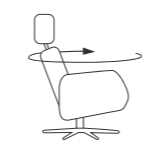

Space Chair and Ottoman functions

Choose Space with Ottoman for a manually operated recline

360° Swivel