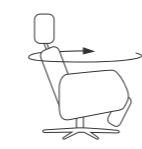

Space Manual Integrated functions

Choose Space Manual Integrated for a manually operated recline and footrest

360° Swivel