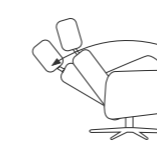

Manual height adjustable headrest

Ergo-tilt mechanism (optional)