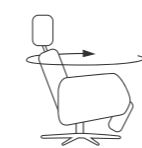

Space Power functions

Choose Space Power for a power operated footrest and recline

360° Swivel