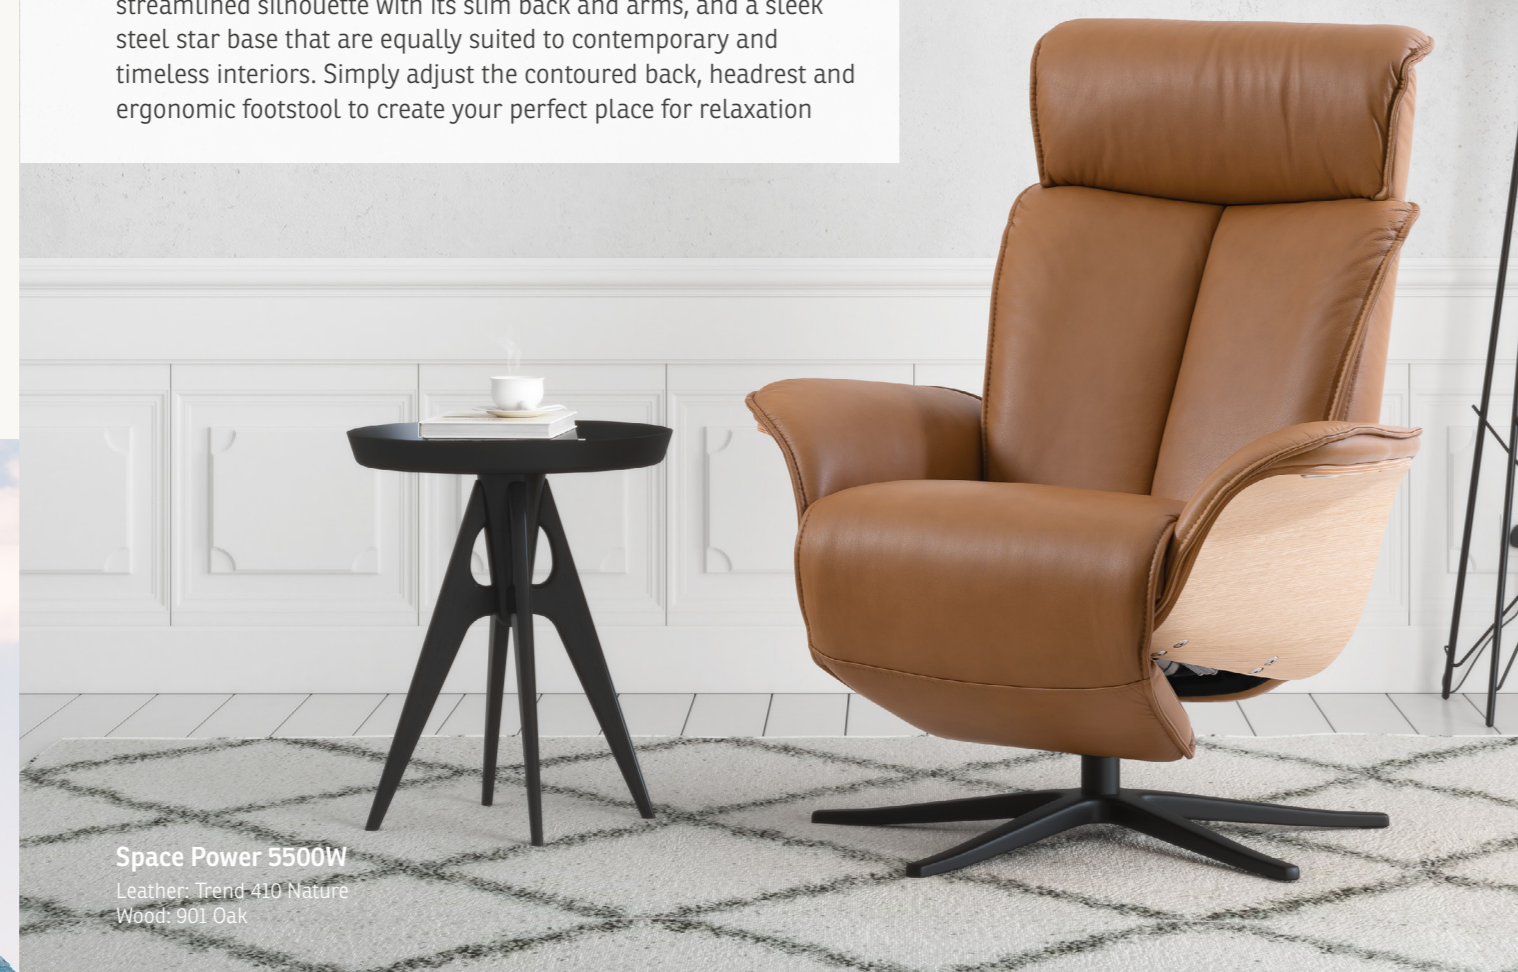

Space

An icon of modern Scandinavian design, the Space recliner has a streamlined silhouette with its slim back and arms, and a sleek steel star base that are equally suited to contemporary and timeless interiors. Simply adjust the contoured back, headrest and ergonomic footstool to create your perfect place for relaxation

Space Power 5500W
Leather: Trend 310 Nature
Wood: 901 Oak