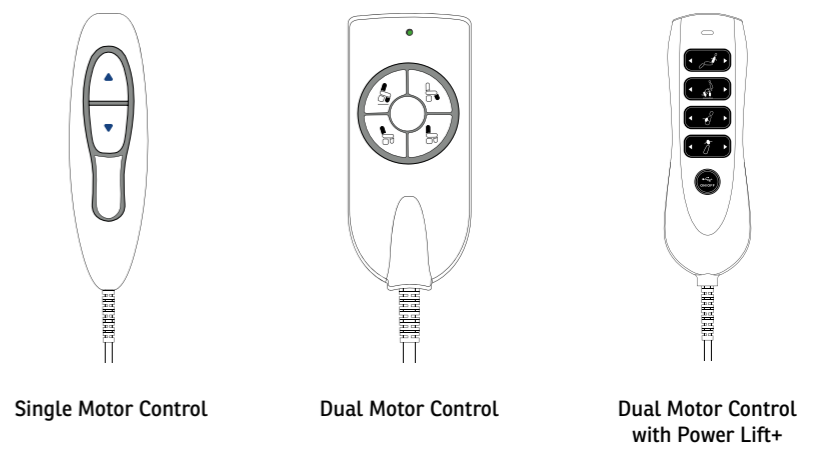

Chelsea Lift Chair	Prime Leather	Fabric
Single Motor Lift Chair		
Standard	$2199	$1499
Large	$2299	$1550
Dual Motor Multi-function Chair		
Standard	$2499	$1799
Large	$2599	$1850

Silverstone Lift Chair	Prime Leather	Fabric
Single Motor Lift Chair		
Standard	$1950	$1350
Large	$2050	$1399
Dual Motor Multi-function Chair		
Standard	$2250	$1650
Large	$2350	$1699

Liberty Lift Chair	Prime Leather	Fabric
Single Motor Lift Chair		
Standard	$2150	$1550
Large	$2250	$1599
Dual Motor Multi-function Chair		
Standard	$2450	$1850
Large	$2550	$1899

Majesty Lift Chair	Prime Leather	Fabric
Single Motor Lift Chair		
Standard	$2350	$1750
Large	$2450	$1799
Dual Motor Multi-function Chair		
Standard	$2699	$2050
Large	$2799	$2099

Lift Chair

From $1450

Brando	Prime Leather	Fabric
Single Motor Lift Chair		
Standard	$2099	$1450
Large	$2250	$1499
Dual Motor Multi-function Chair		
Standard	$2450	$1750
Large	$2550	$1799

POWER®
Motorised
Lumbar and head
Add Extra
$350

Lift Controls

Brando single motor lift chair features a simple 2 button control with full lift function.

Brando dual motor multifunction chair features a 4 button control which enables you to operate the back and footrest independently coupled with a lay flat sleep position and full lift function.

Add a **Power Lift+** motorised headrest and motorised lumbar support to either the Brando, Liberty for the ultimate lift chair.

Lift Chair Functions