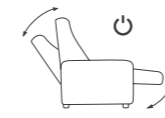

Motion Sofa Functions

Power Recline and Footrest

Power Headrest

Wallsaver

Munich Long seat - 2 seat - Corner - 1 seat
Trend Mocca with Espresso legs

Valletta
Sauvage Stone with American Walnut base

NEW MOTION SOFA RANGE
COMING SOON!