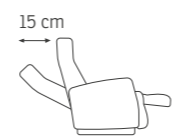

Wallsaver Functions

Wallsaver