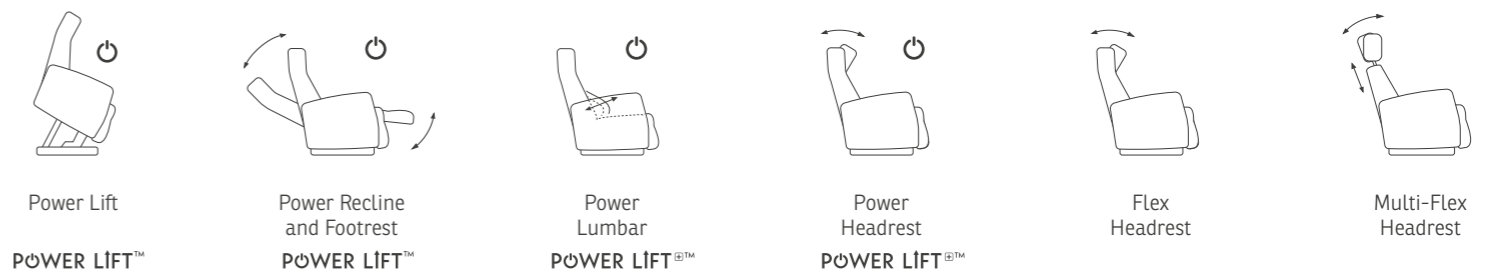

Lift Controls

Brando single motor lift chair features a simple 2 button control with full lift function.

Brando dual motor multifunction chair features a 4 button control which enables you to operate the back and footrest independently coupled with a lay flat sleep position and full lift function.

Add a **Power Lift+** motorised headrest and motorised lumbar support to either the Brando, Liberty for the ultimate lift chair.

Lift Chair Functions

SALE NOW ON

Comfort at the same price.
UPSIZE FOR FREE!