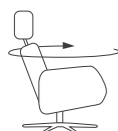

From **\$3599**

Space 5300 Power
Trend Scarlet with Black arms and Classic Polished base

From **\$3599**

Space 5500W Power
Trend Nature with Oak arms and Classic Black base

Space Functions

Swivel

Manual Recline (SP)