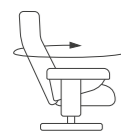

From \$2299
Nordic 93
Chair and Ottoman
Prime Olive with
Oak Ring base

Standard **\$2299**
Large **\$2399**

Nordic Recliner Functions

Swivel

Comfort Glide

Flex Headrest

Multi-Flex
Headrest

Footstool