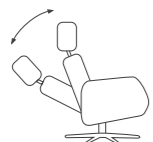

From **\$3599**

Space 5300 Power
Trend Scarlet with Black arms and Classic Polished base

From **\$3599**

Space 5500W Power
Trend Nature with Oak arms and Classic Black base

Space Functions

Swivel

Manual Recline (SP)