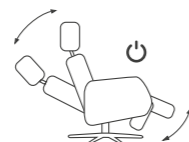

Power Recline and Footrest (SPM)