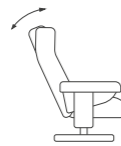

From \$2299
Nordic 93
Chair and Ottoman
Prime Olive with
Oak Ring base

Standard **\$2299**
Large **\$2399**

Nordic Recliner Functions

Swivel

Comfort Glide

Flex Headrest

Multi-Flex
Headrest

Footstool