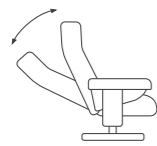

From \$2299
Nordic 93
Chair and Ottoman
Prime Olive with
Oak Ring base

Standard **\$2299**
Large **\$2399**

Nordic Recliner Functions

Swivel

Comfort Glide

Flex Headrest

Multi-Flex
Headrest

Footstool