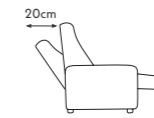

Motion Sofa Functions

Power Recline and Footrest

Power Headrest

Wallsaver

Munich Long seat - 2 seat - Corner - 1 seat
Trend Mocca with Espresso legs

Valletta
Sauvage Stone with American Walnut base

NEW MOTION SOFA RANGE
COMING SOON!