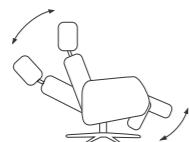

From **\$3599**

Space 5300 Power
Trend Scarlet with Black arms and Classic Polished base

From **\$3599**

Space 5500W Power
Trend Nature with Oak arms and Classic Black base

Space Functions

Swivel

Manual Recline (SP)