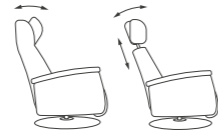

Valletta
Trend Arctic Grey with American Walnut base

Next Gen Relaxer Functions

Swivel

Recline and Footrest POWER™

Ergo Gravity POWER™

Flex or Multi-Flex Headrest

Ergo Glide
(Ergo Gravity Advanced only)

Battery
(2 week standby cycle)