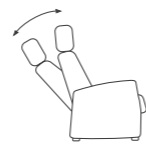

Nordic FS Functions

Comfort Glide