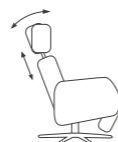

Multi-Flex Headrest

N-Series

Narvik	Trend Leather
2 Seater	$2599
2.5 Seater	$2750
3 Seater Duo	$3250
3 Seater Duo + Corner + Open end Chaise	$5550