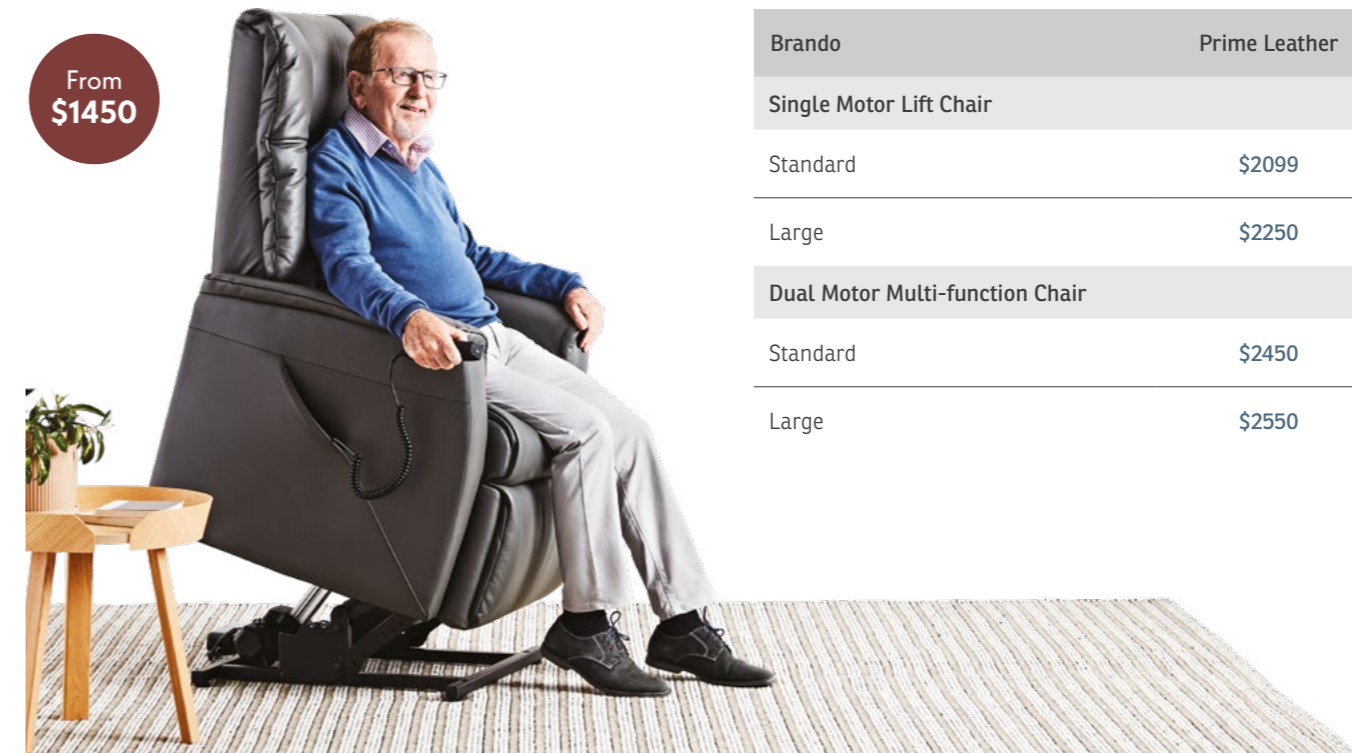

Lift Chair

From $1450

Brando	Prime Leather	Fabric
Single Motor Lift Chair		
Standard	$2099	$1450
Large	$2250	$1499
Dual Motor Multi-function Chair		
Standard	$2450	$1750
Large	$2550	$1799

POWER®
Motorised
Lumbar and head
Add Extra
$350

Lift Controls

Brando single motor lift chair features a simple 2 button control with full lift function.

Brando dual motor multifunction chair features a 4 button control which enables you to operate the back and footrest independently coupled with a lay flat sleep position and full lift function.

Add a **Power Lift+** motorised headrest and motorised lumbar support to either the Brando, Liberty for the ultimate lift chair.