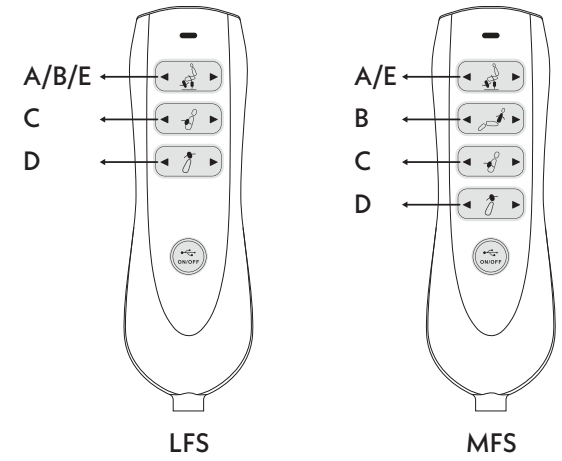

1

Lift Power function

2

3