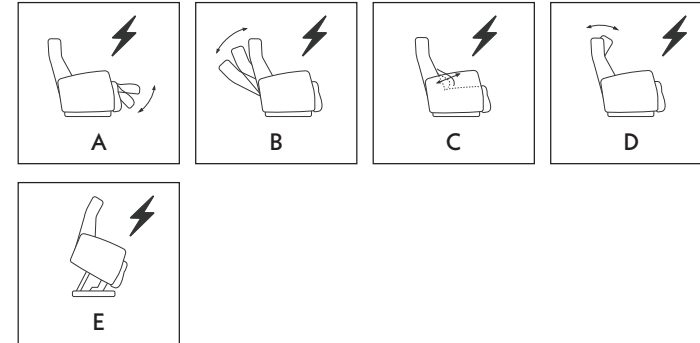

MAINTENANCE bolts, screws and knobs at least every four (4) months or as needed.

ASSEMBLY INSTRUCTIONS

Motorised Lift POWER LIFT[®]

IMPORTANT

More information about your product in the Care Manual

1

Lift Power function