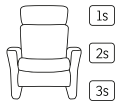

Nordic FS 97

Our Nordic Function sofas combine classic Scandinavian design with ergonomic comfort to provide a seating unit that is both stylish and supportive. With a smooth reclining mechanism and higher-grade foam our Nordic Function Sofas provide comfort simplified, where it has never been easier to sit back and relax.

Multi-Flex
Headrest

Comfort Glide

3 Seat Options

300+ Cover Options

10 Year Warranty

Nordic Function Sofa 97

W142 x D90 x H95-108 cm (2s)

Higher Grade Foam