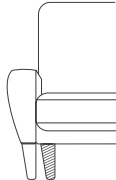

Leg option

3 options available
Alu Brushed / Alu Black / Wood

Leg position

3 positions available
Under the arm / Under the seat

Headrest option

Quality Assured

300+ Cover Options

10 Year Warranty

Solid Frame Construction

A steel and hardwood frame provides durability and strength.

Measurements*

Size	Total Width	Total Depth	Arml Height	Total Height	Seat Height	Seat Depth
1 Seat	84	82 - 85	62	84	44	50 - 53
2 Seat	144	82 - 85	62	84	44	50 - 53
2.5 Seat	174	82 - 85	62	84	44	50 - 53
3 Seat	204	82 - 85	62	84	44	50 - 53
3 Seat Duo	204	82 - 85	62	84	44	50 - 53
Long Seat + 2s	204	148	62	84	44	50 - 53
Long Seat + 2s + Corner + 2s	276	216	62	84	44	50 - 53
2s+ Corner + 2.5s	216	246	62	84	44	50 - 53
3s + Long Seat	264	148	62	84	44	50 - 53
3s + Corner + 2s	276	216	62	84	44	50 - 53
Open End Module + Corner + 3s Duo	276	194	62	84	44	50 - 53
3s Duo + Corner + Open End Module	276	194	62	84	44	50 - 53
Open End Module + Corner + 3s	276	194	62	84	44	50 - 53
3s + Corner + Open End Module	276	194	62	84	44	50 - 53

* All measurements in cm. Sizes of individual products may vary by up to 3cm due to the handmade nature of the product.