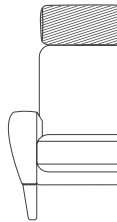

Leg option

3 options available
Alu Brushed / Alu Black / Wood

Leg position

3 positions available
Under the arm / Under the seat

Headrest option

Quality Assured

300+ Cover Options

10 Year Warranty

Norbo configurations

Higher Grade Foam

Our premium cold cure foam technology provides exceptional comfort and lasting support, ensuring an unmatched sitting experience.

Steel Interior Springs

Located throughout the back and seat to provide optimum support whilst cradling the body.

Solid Frame Construction

A steel and hardwood frame provides durability and strength.

Measurements*

Size	Total Width	Total Depth	Arml Height	Total Height	Seat Height	Seat Depth
1 Seat	84	82 - 85	62	84	44	50 - 53
2 Seat	144	82 - 85	62	84	44	50 - 53
2.5 Seat	174	82 - 85	62	84	44	50 - 53
3 Seat	204	82 - 85	62	84	44	50 - 53
3 Seat Duo	204	82 - 85	62	84	44	50 - 53
Long Seat + 2s	204	148	62	84	44	50 - 53
Long Seat + 2s + Corner + 2s	276	216	62	84	44	50 - 53
2s+ Corner + 2.5s	216	246	62	84	44	50 - 53
3s + Long Seat	264	148	62	84	44	50 - 53
3s + Corner + 2s	276	216	62	84	44	50 - 53
Open End Module + Corner + 3s Duo	276	194	62	84	44	50 - 53
3s Duo + Corner + Open End Module	276	194	62	84	44	50 - 53
Open End Module + Corner + 3s	276	194	62	84	44	50 - 53
3s + Corner + Open End Module	276	194	62	84	44	50 - 53

* All measurements in cm. Sizes of individual products may vary by up to 3cm due to the handmade nature of the product.