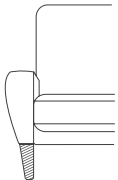

Leg option

3 options available
Alu Brushed / Alu Black / Wood

Leg position

3 positions available
Under the arm / Under the seat

Headrest option

Quality Assured

300+ Cover Options

10 Year Warranty

Solid Frame Construction

A steel and hardwood frame provides durability and strength.

Measurements*

Size	Total Width	Total Depth	Arml Height	Total Height	Seat Height	Seat Depth
1 Seat	84	82 - 85	62	84	44	50 - 53
2 Seat	144	82 - 85	62	84	44	50 - 53
2.5 Seat	174	82 - 85	62	84	44	50 - 53
3 Seat	204	82 - 85	62	84	44	50 - 53
3 Seat Duo	204	82 - 85	62	84	44	50 - 53
Long Seat + 2s	204	148	62	84	44	50 - 53
Long Seat + 2s + Corner + 2s	276	216	62	84	44	50 - 53
2s+ Corner + 2.5s	216	246	62	84	44	50 - 53
3s + Long Seat	264	148	62	84	44	50 - 53
3s + Corner + 2s	276	216	62	84	44	50 - 53
Open End Module + Corner + 3s Duo	276	194	62	84	44	50 - 53
3s Duo + Corner + Open End Module	276	194	62	84	44	50 - 53
Open End Module + Corner + 3s	276	194	62	84	44	50 - 53
3s + Corner + Open End Module	276	194	62	84	44	50 - 53

* All measurements in cm. Sizes of individual products may vary by up to 3cm due to the handmade nature of the product.