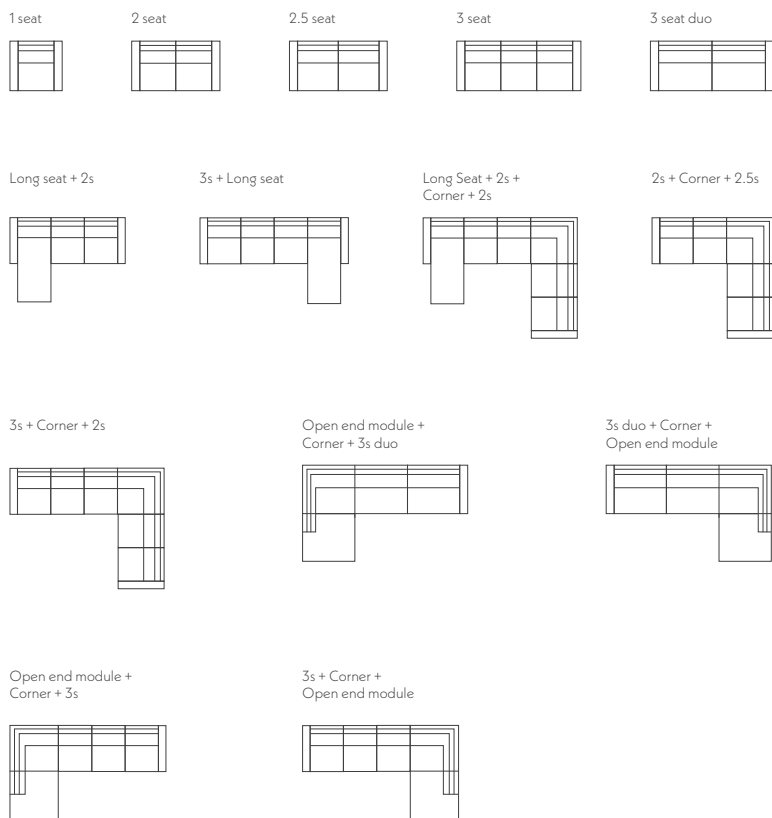

Norbo configurations