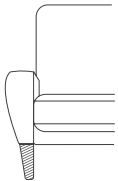

## Leg option

3 options available  
Alu Brushed / Alu Black / Wood

## Leg position

3 positions available  
Under the arm / Under the seat

## Measurements\*

Size	Total Width	Total Depth	Arml Height	Total Height	Seat Height	Seat Depth
1 Seat	70	82 - 85	66	84	44	50 - 53
2 Seat	130	82 - 85	66	84	44	50 - 53
2.5 Seat	160	82 - 85	66	84	44	50 - 53
3 Seat	190	82 - 85	66	84	44	50 - 53
3 Seat Duo	190	82 - 85	66	84	44	50 - 53
Long Seat + 2s	190	148	66	84	44	50 - 53
Long Seat + 2s + Corner + 2s	269	209	66	84	44	50 - 53
2s+ Corner + 2.5s	209	239	66	84	44	50 - 53
3s + Long Seat	250	148	66	84	44	50 - 53
3s + Corner + 2s	269	209	66	84	44	50 - 53
Open End Module + Corner + 3s Duo	269	194	66	84	44	50 - 53
3s Duo + Corner + Open End Module	269	194	66	84	44	50 - 53
Open End Module + Corner + 3s	269	194	66	84	44	50 - 53
3s + Corner + Open End Module	269	194	66	84	44	50 - 53

\* All measurements in cm. Sizes of individual products may vary by up to 3cm due to the handmade nature of the product.