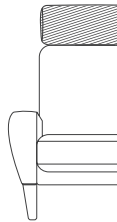

Headrest option

Quality Assured

300+ Cover Options

10 Year Warranty