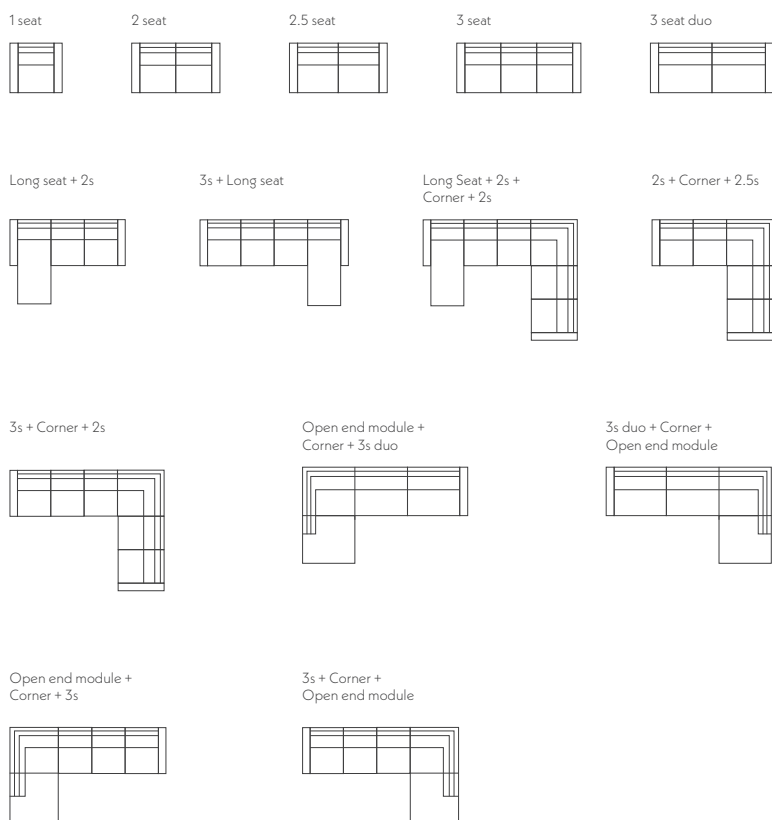

Namsos configurations