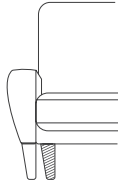

## Leg option

3 options available  
Alu Brushed / Alu Black / Wood

## Leg position

3 positions available  
Under the arm / Under the seat

## Measurements\*

Size	Total Width	Total Depth	Arml Height	Total Height	Seat Height	Seat Depth
1 Seat	70	82 - 85	66	84	44	50 - 53
2 Seat	130	82 - 85	66	84	44	50 - 53
2.5 Seat	160	82 - 85	66	84	44	50 - 53
3 Seat	190	82 - 85	66	84	44	50 - 53
3 Seat Duo	190	82 - 85	66	84	44	50 - 53
Long Seat + 2s	190	148	66	84	44	50 - 53
Long Seat + 2s + Corner + 2s	269	209	66	84	44	50 - 53
2s+ Corner + 2.5s	209	239	66	84	44	50 - 53
3s + Long Seat	250	148	66	84	44	50 - 53
3s + Corner + 2s	269	209	66	84	44	50 - 53
Open End Module + Corner + 3s Duo	269	194	66	84	44	50 - 53
3s Duo + Corner + Open End Module	269	194	66	84	44	50 - 53
Open End Module + Corner + 3s	269	194	66	84	44	50 - 53
3s + Corner + Open End Module	269	194	66	84	44	50 - 53

\* All measurements in cm. Sizes of individual products may vary by up to 3cm due to the handmade nature of the product.