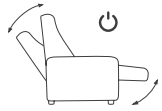

Meet Munich: where minimalist design meets maximum comfort. Flaunting a sleek back paired with its signature thick, box-shaped arms, this model offers a sturdy yet stylish haven for relaxation. Munich stands as a harmonious blend of form and function.

Power Recline
and Footrest