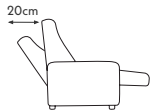

Munich Sofa

Meet Munich: where minimalist design meets maximum comfort. Flaunting a sleek back paired with its signature thick, box-shaped arms, this model offers a sturdy yet stylish haven for relaxation. Munich stands as a harmonious blend of form and function.

Wallsaver