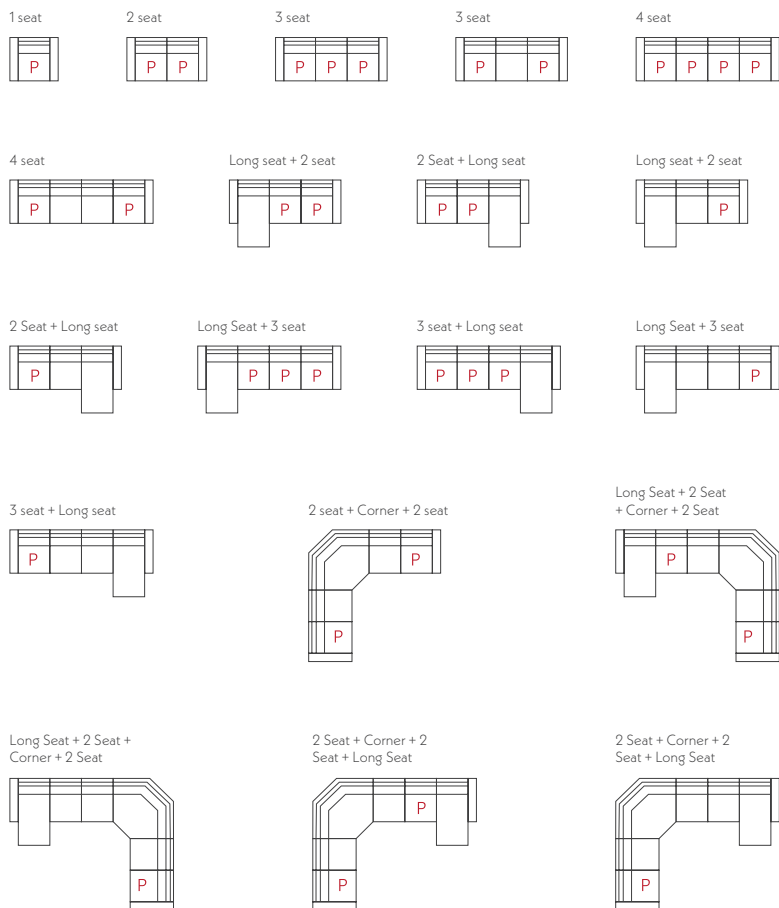

Munich configurations

Higher Grade, Molded Foam

Experience superior comfort and support that lasts, thanks to the advanced cold-cure foam technology used in this sofa. Say goodbye to sagging and discomfort, and hello to a sofa that truly cradles your body.

POWER™

Recline in luxury with a motorized footrest and headrest operated at the touch of a button.