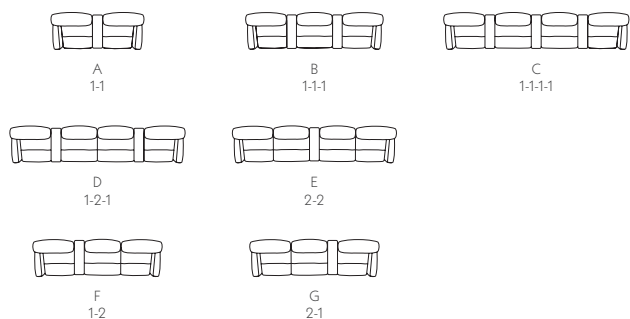

Wallsaver configurations

Straight arm (M Arm)