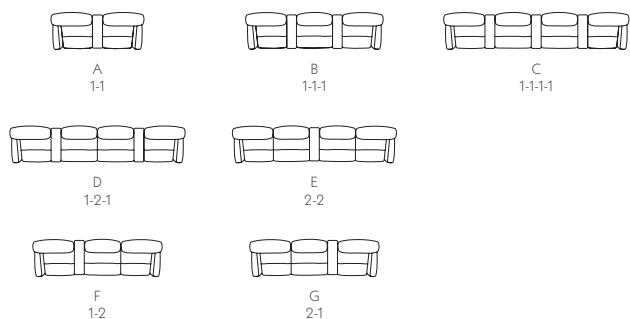

Wallsaver configurations

Straight arm (M Arm)

Angled arm (S Arm)

Higher Grade Foam

Our premium cold cure foam technology provides exceptional comfort and lasting support, ensuring an unmatched sitting experience.

POWER^S

Upgrade your Relaxer to PowerS for the highest level of luxury reclining, with a motorized lumbar support and headrest feature.

Arm Storage Feature

Our Wallsaver sofas feature a slide-top arm, offering a small convenience table, cup holder and internal storage to help keep your living area organised.