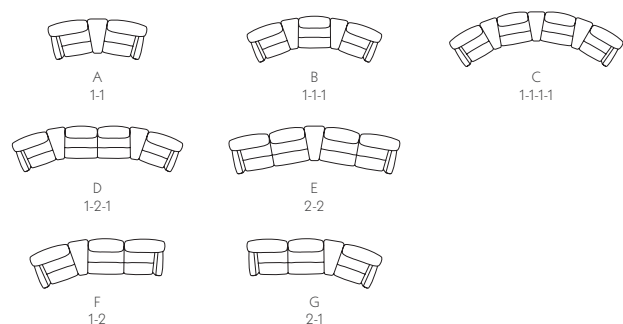

Wallsaver configurations

Straight arm (M Arm)

Angled arm (S Arm)

Higher Grade Foam

Our premium cold cure foam technology provides exceptional comfort and lasting support, ensuring an unmatched sitting experience.

* All measurements in cm. Sizes of individual products may vary by up to 3cm due to the handmade nature of the product.