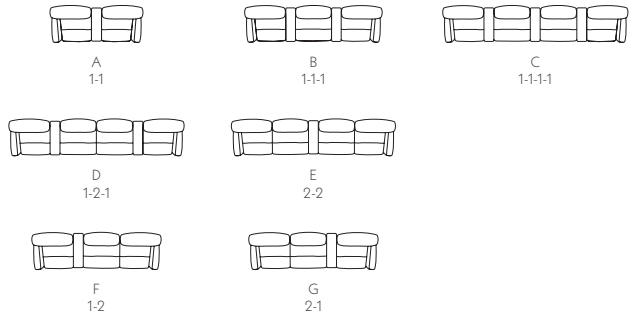

Wallsaver configurations

Straight arm (M Arm)